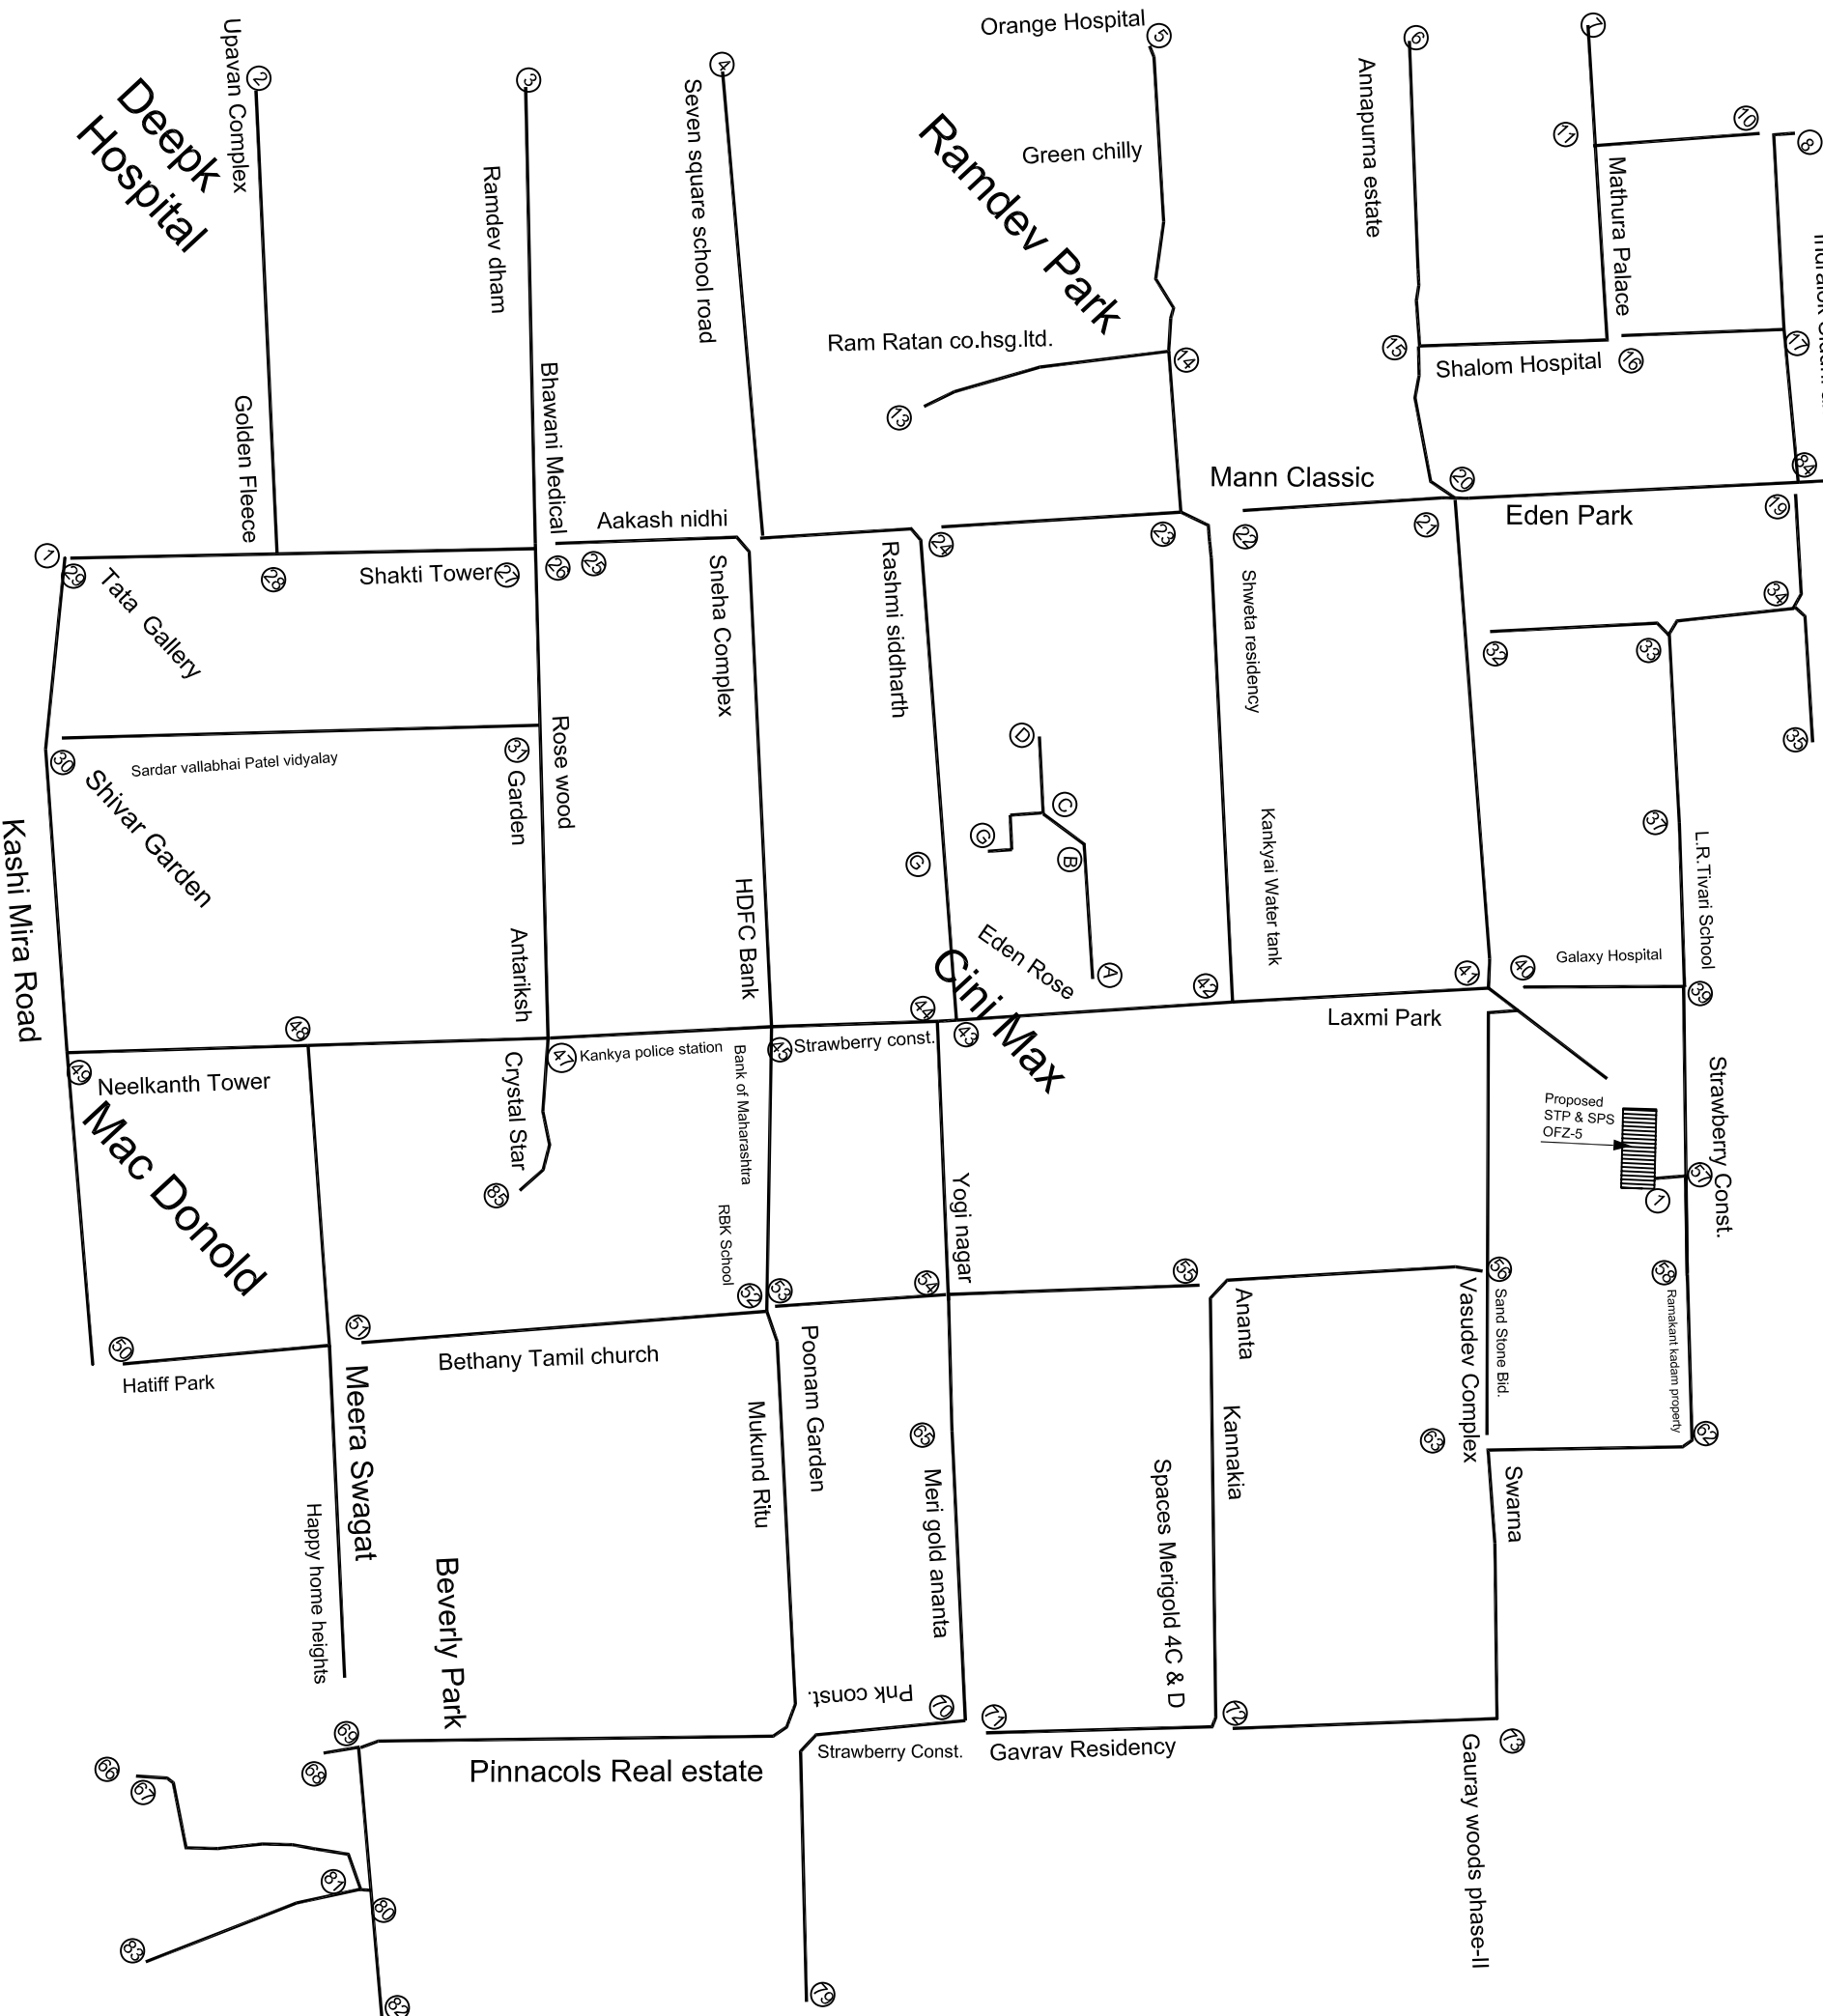

ZONE - 1

Gaurav Sankalp

Zone-3

ZONE -4

K.D. Empire

Zone-5

ZONE 6A

STP
Zone 6A

LEGEND

- COMPLETED MH-1.2
- NOT COMPLETED MH-1.2
- COMPLETED MH-1.5
- NOT COMPLETED MH-1.5
- COMPLETED RECT.-MH.
- NOT COMPLETED RECT.
- COMPLETED MH-2.1
- - - NOT COMPLETED MH-2.1

Zone 6B

Zone - 7

New Golden Nest Chawk

**Proposed STP
and SPS Zone -8**

ZONE - 8