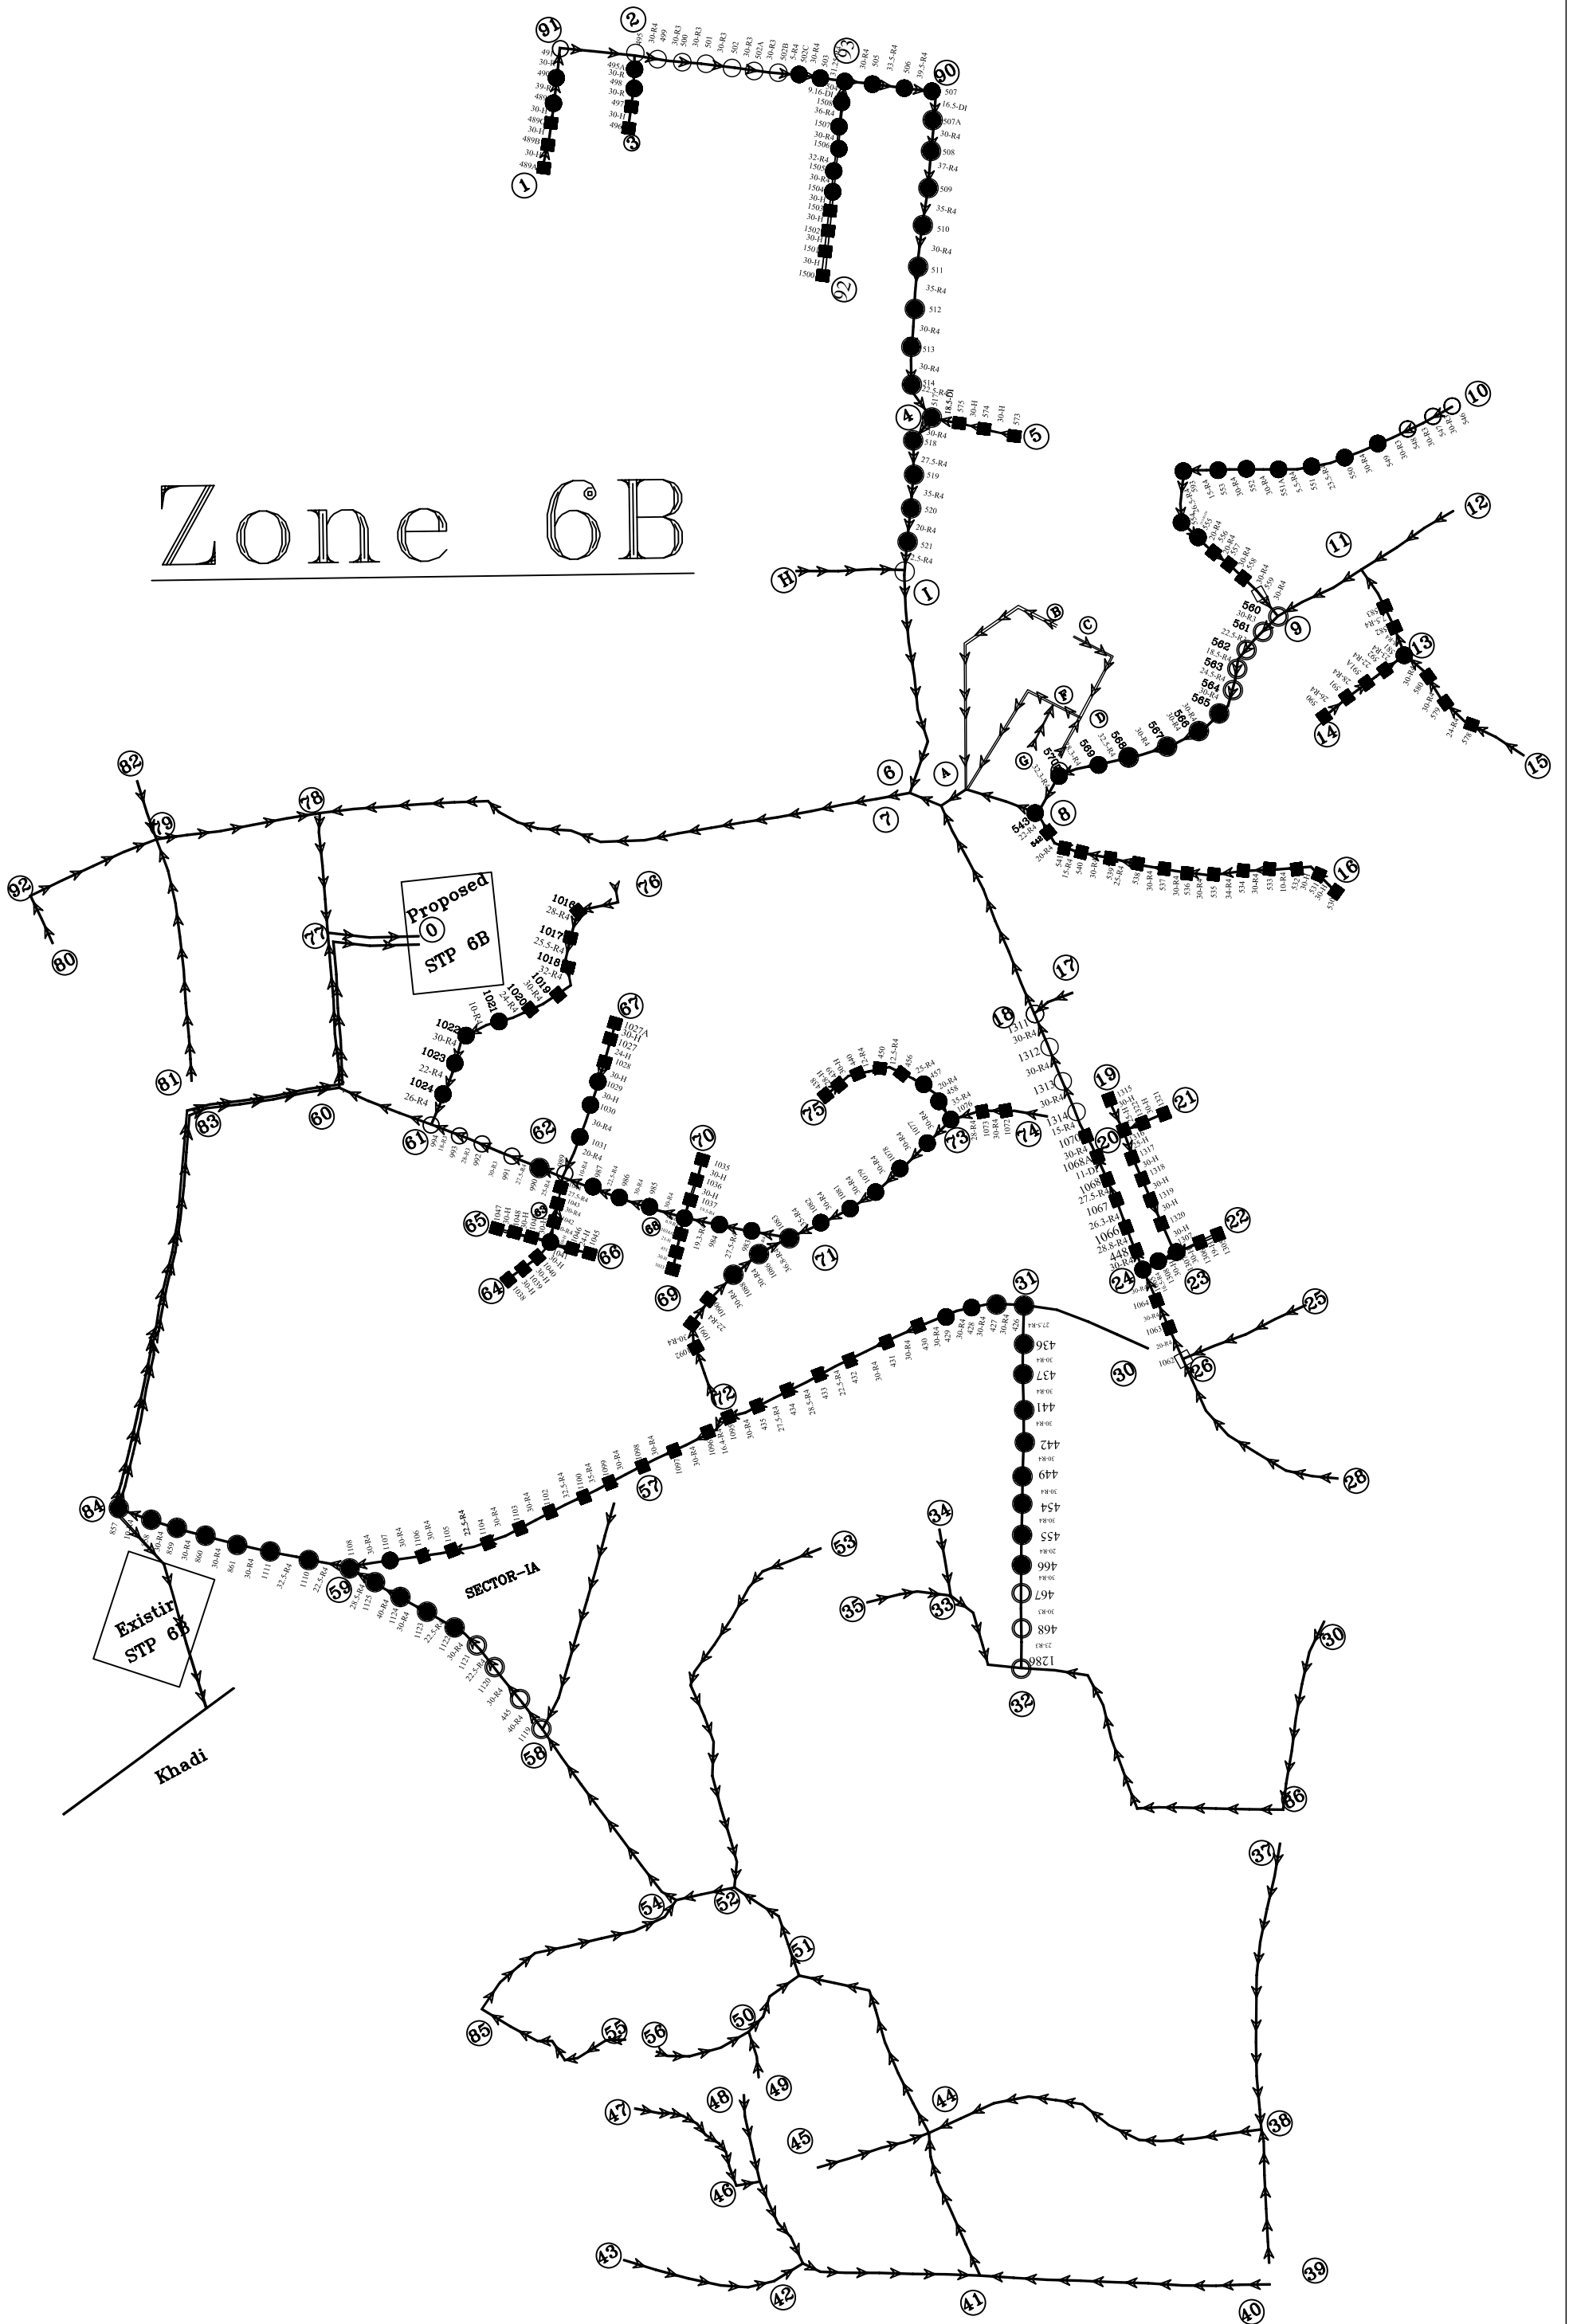

ZONE - 1

Gaurav Sankalp

Zone-3

ZONE -4

K.D. Empire

Zone-5

ZONE 6A

STP
Zone 6A

LEGEND

- COMPLETED MH-1.2
- NOT COMPLETED MH-1.2
- COMPLETED MH-1.5
- NOT COMPLETED MH-1.5
- COMPLETED RECT.-MH.
- NOT COMPLETED RECT.
- COMPLETED MH-2.1
- - - NOT COMPLETED MH-2.1

Zone 6B

Zone - 7

New Golden Nest Chawk

**Proposed STP
and SPS Zone -8**

ZONE - 8