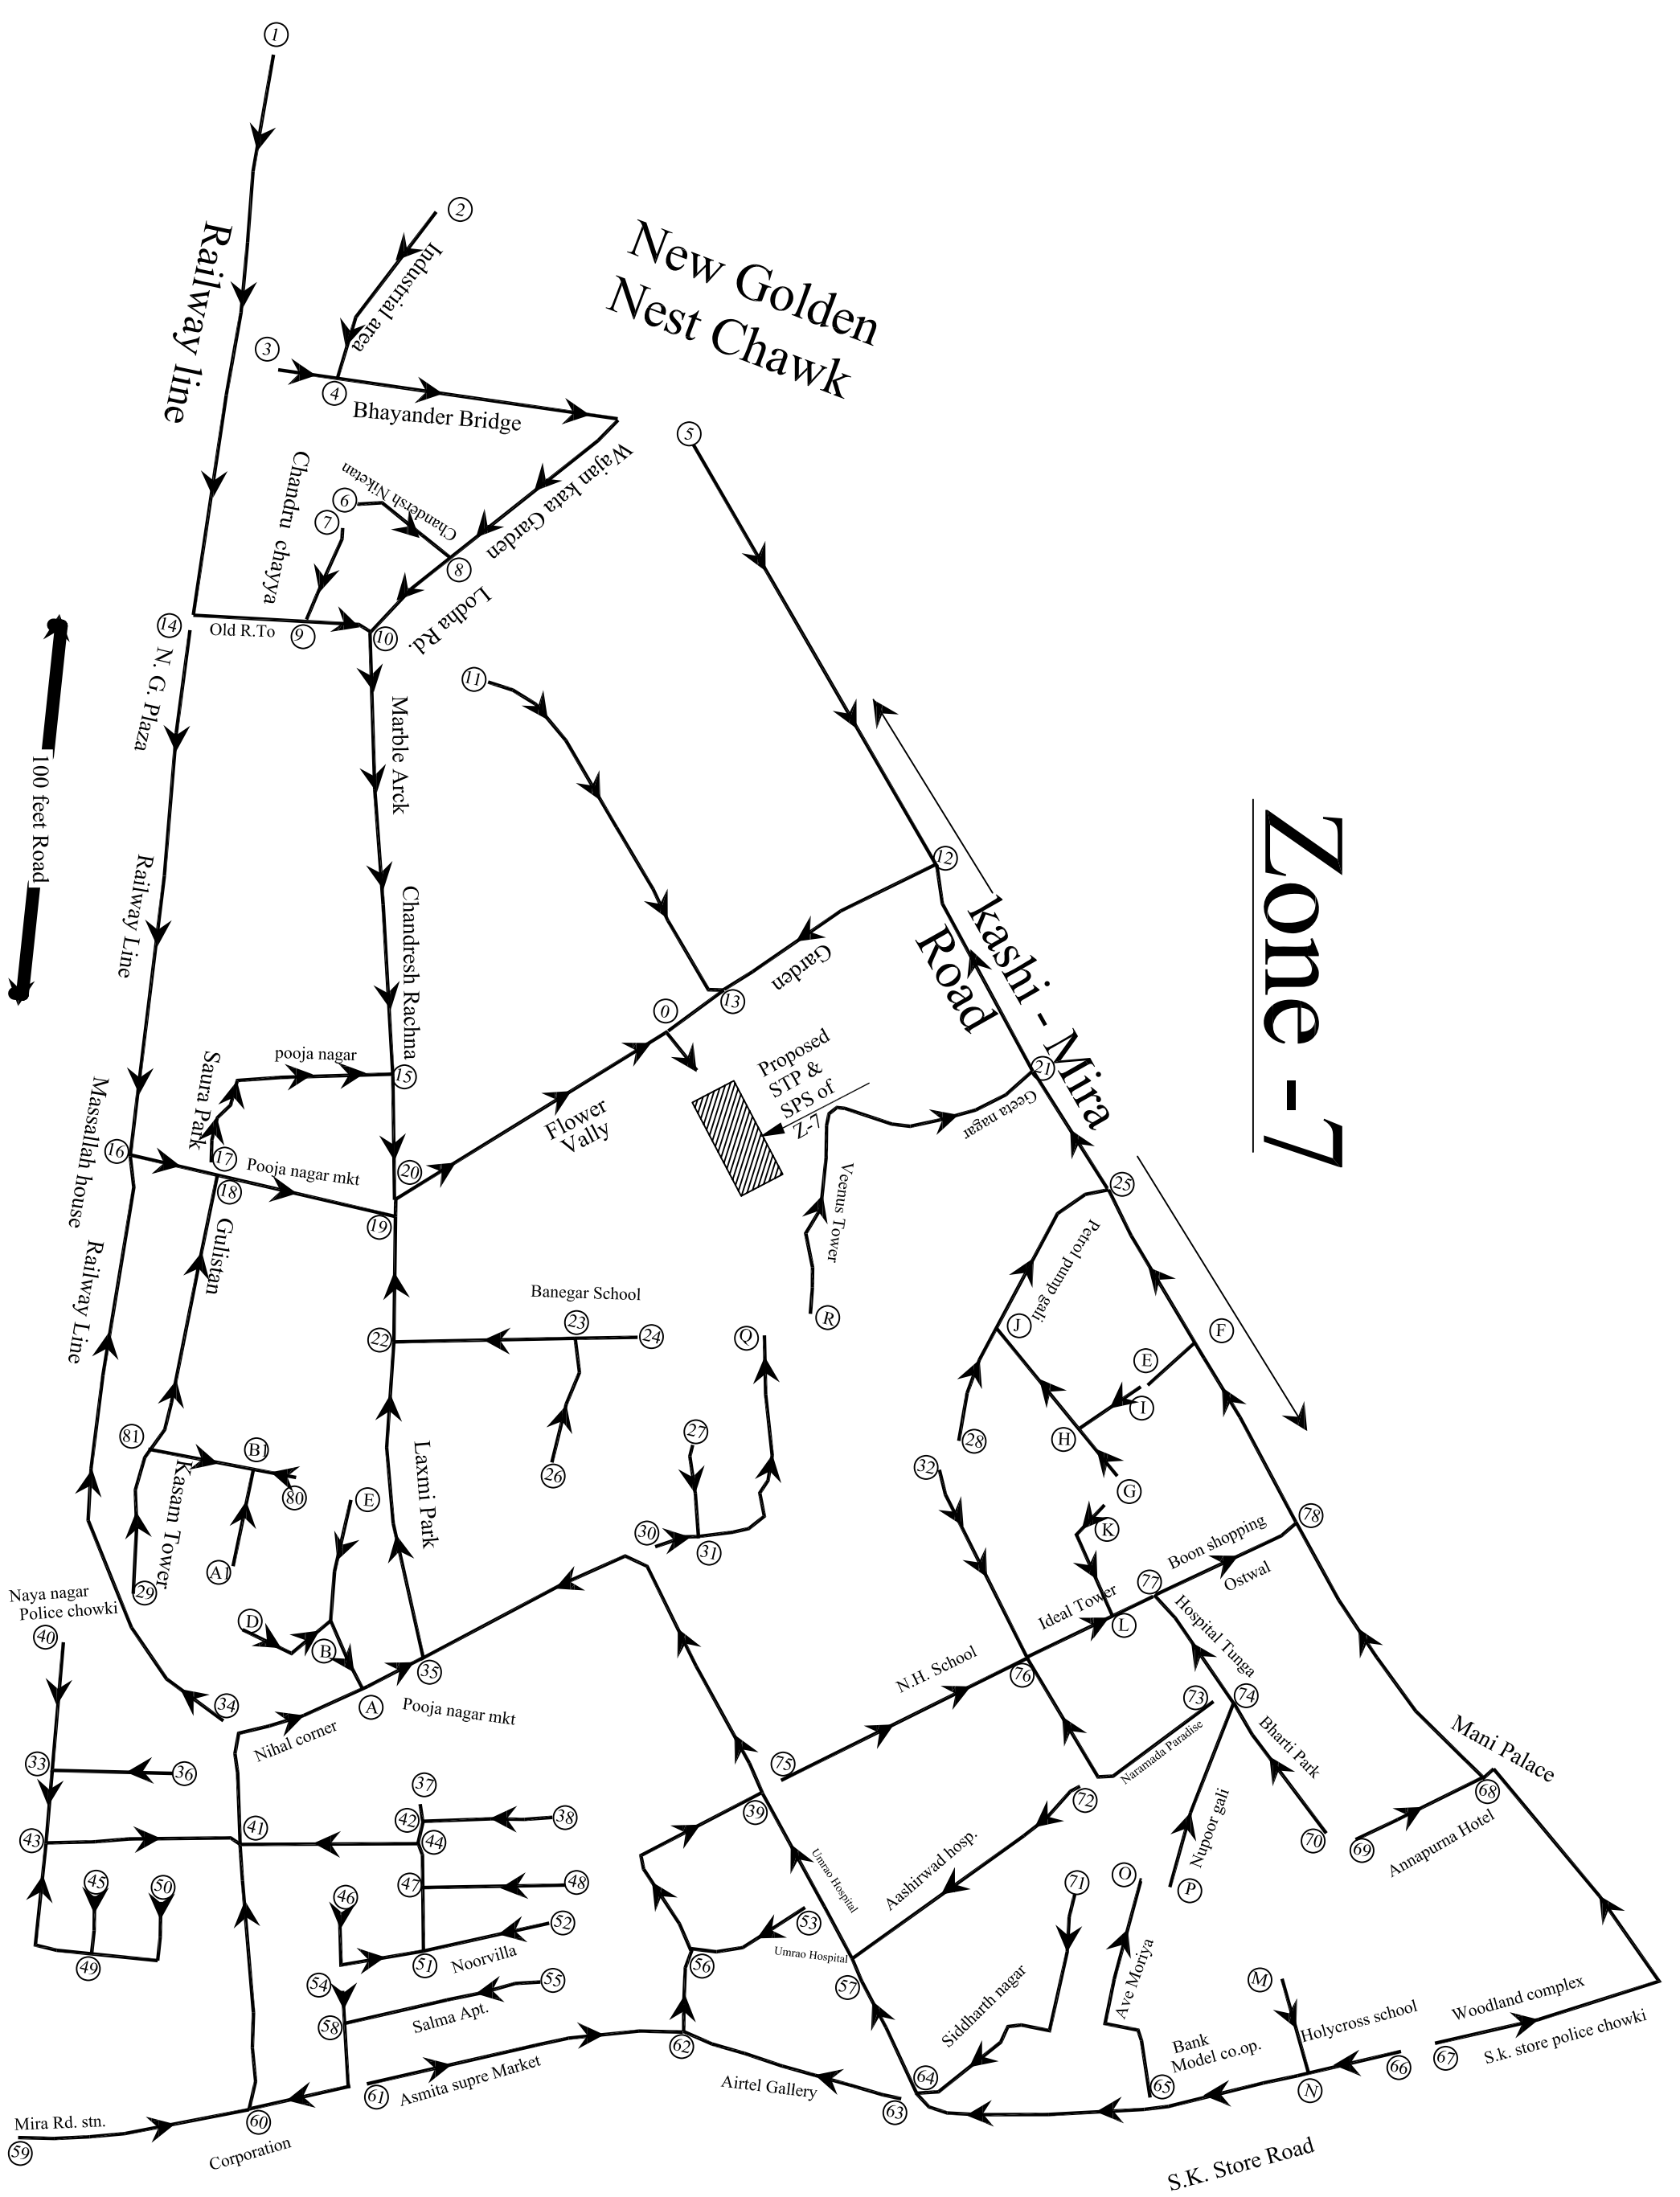

ZONE - 1

Gaurav Sankalp

Zone-3

ZONE -4

K.D. Empire

Zone-5

ZONE 6A

STP
Zone 6A

LEGEND

- COMPLETED MH-1.2
- NOT COMPLETED MH-1.2
- COMPLETED MH-1.5
- NOT COMPLETED MH-1.5
- COMPLETED RECT.-MH.
- NOT COMPLETED RECT.
- COMPLETED MH-2.1
- - - NOT COMPLETED MH-2.1

Zone 6B

Zone - 7

New Golden Nest Chawk

**Proposed STP
and SPS Zone -8**

ZONE - 8