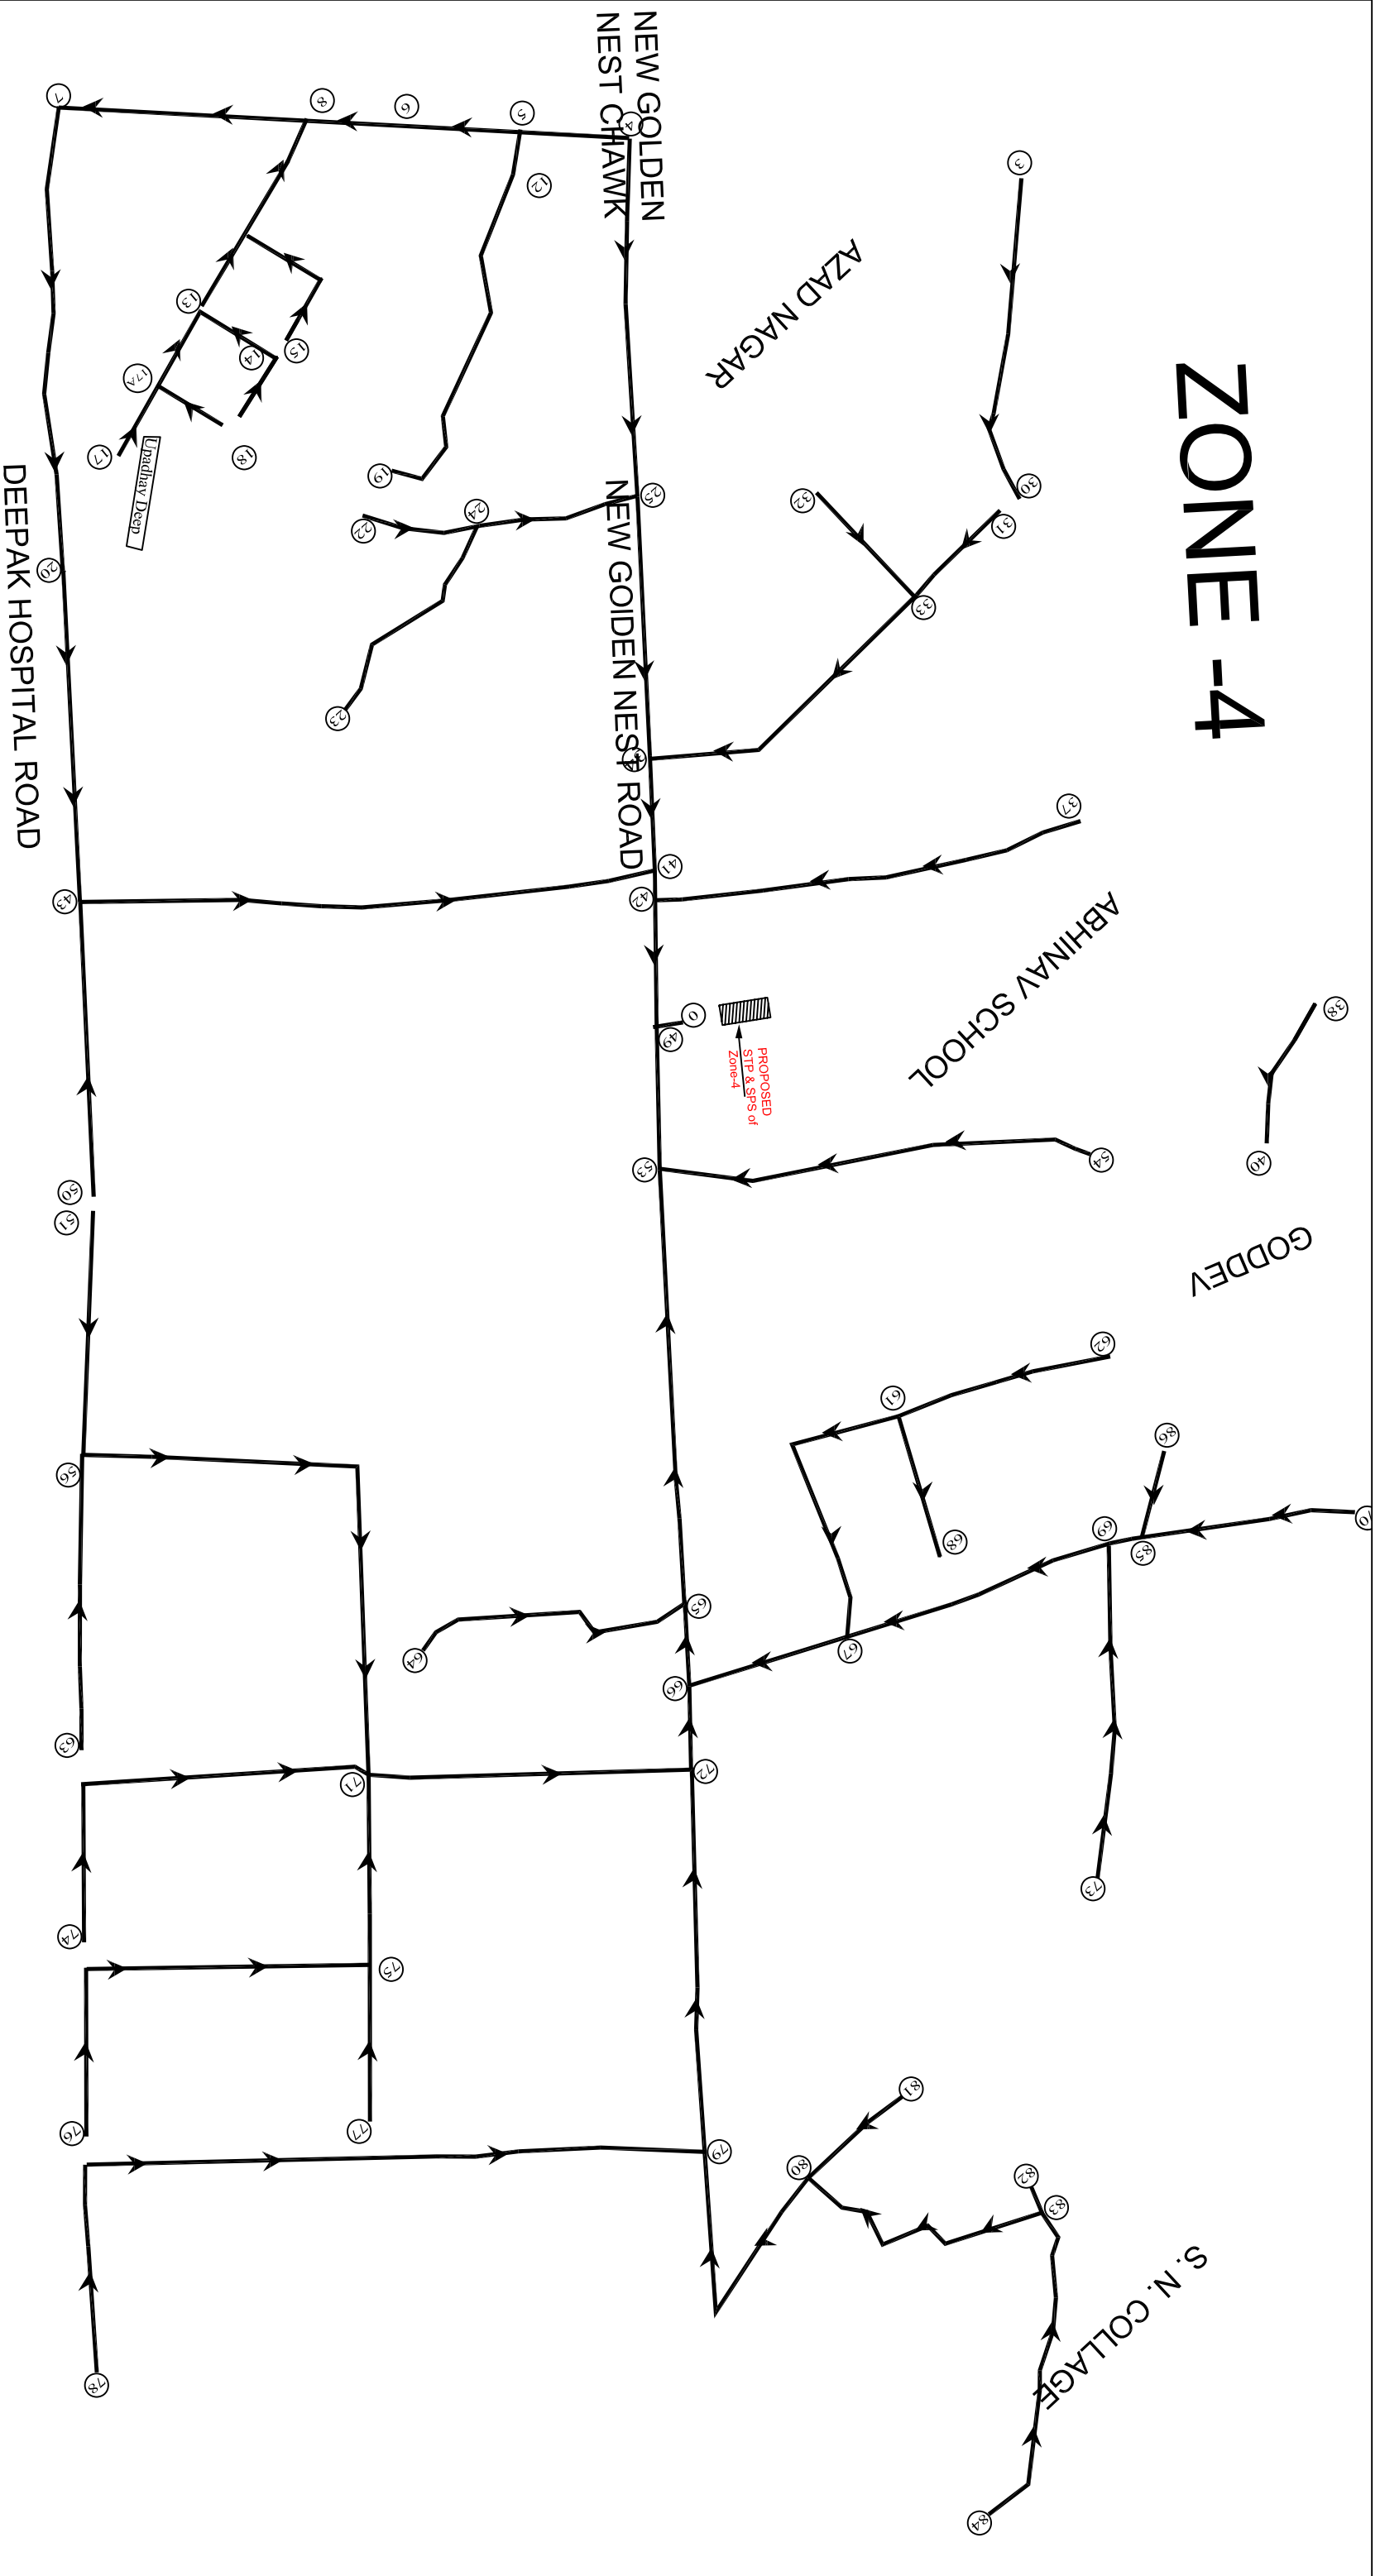

ZONE - 1

Gaurav Sankalp

Zone-3

ZONE -4

K.D. Empire

Zone-5

ZONE 6A

STP
Zone 6A

LEGEND

- COMPLETED MH-1.2
- NOT COMPLETED MH-1.2
- COMPLETED MH-1.5
- NOT COMPLETED MH-1.5
- COMPLETED RECT.-MH.
- NOT COMPLETED RECT.
- COMPLETED MH-2.1
- - - NOT COMPLETED MH-2.1

Zone 6B

Zone - 7

New Golden Nest Chawk

**Proposed STP
and SPS Zone -8**

ZONE - 8