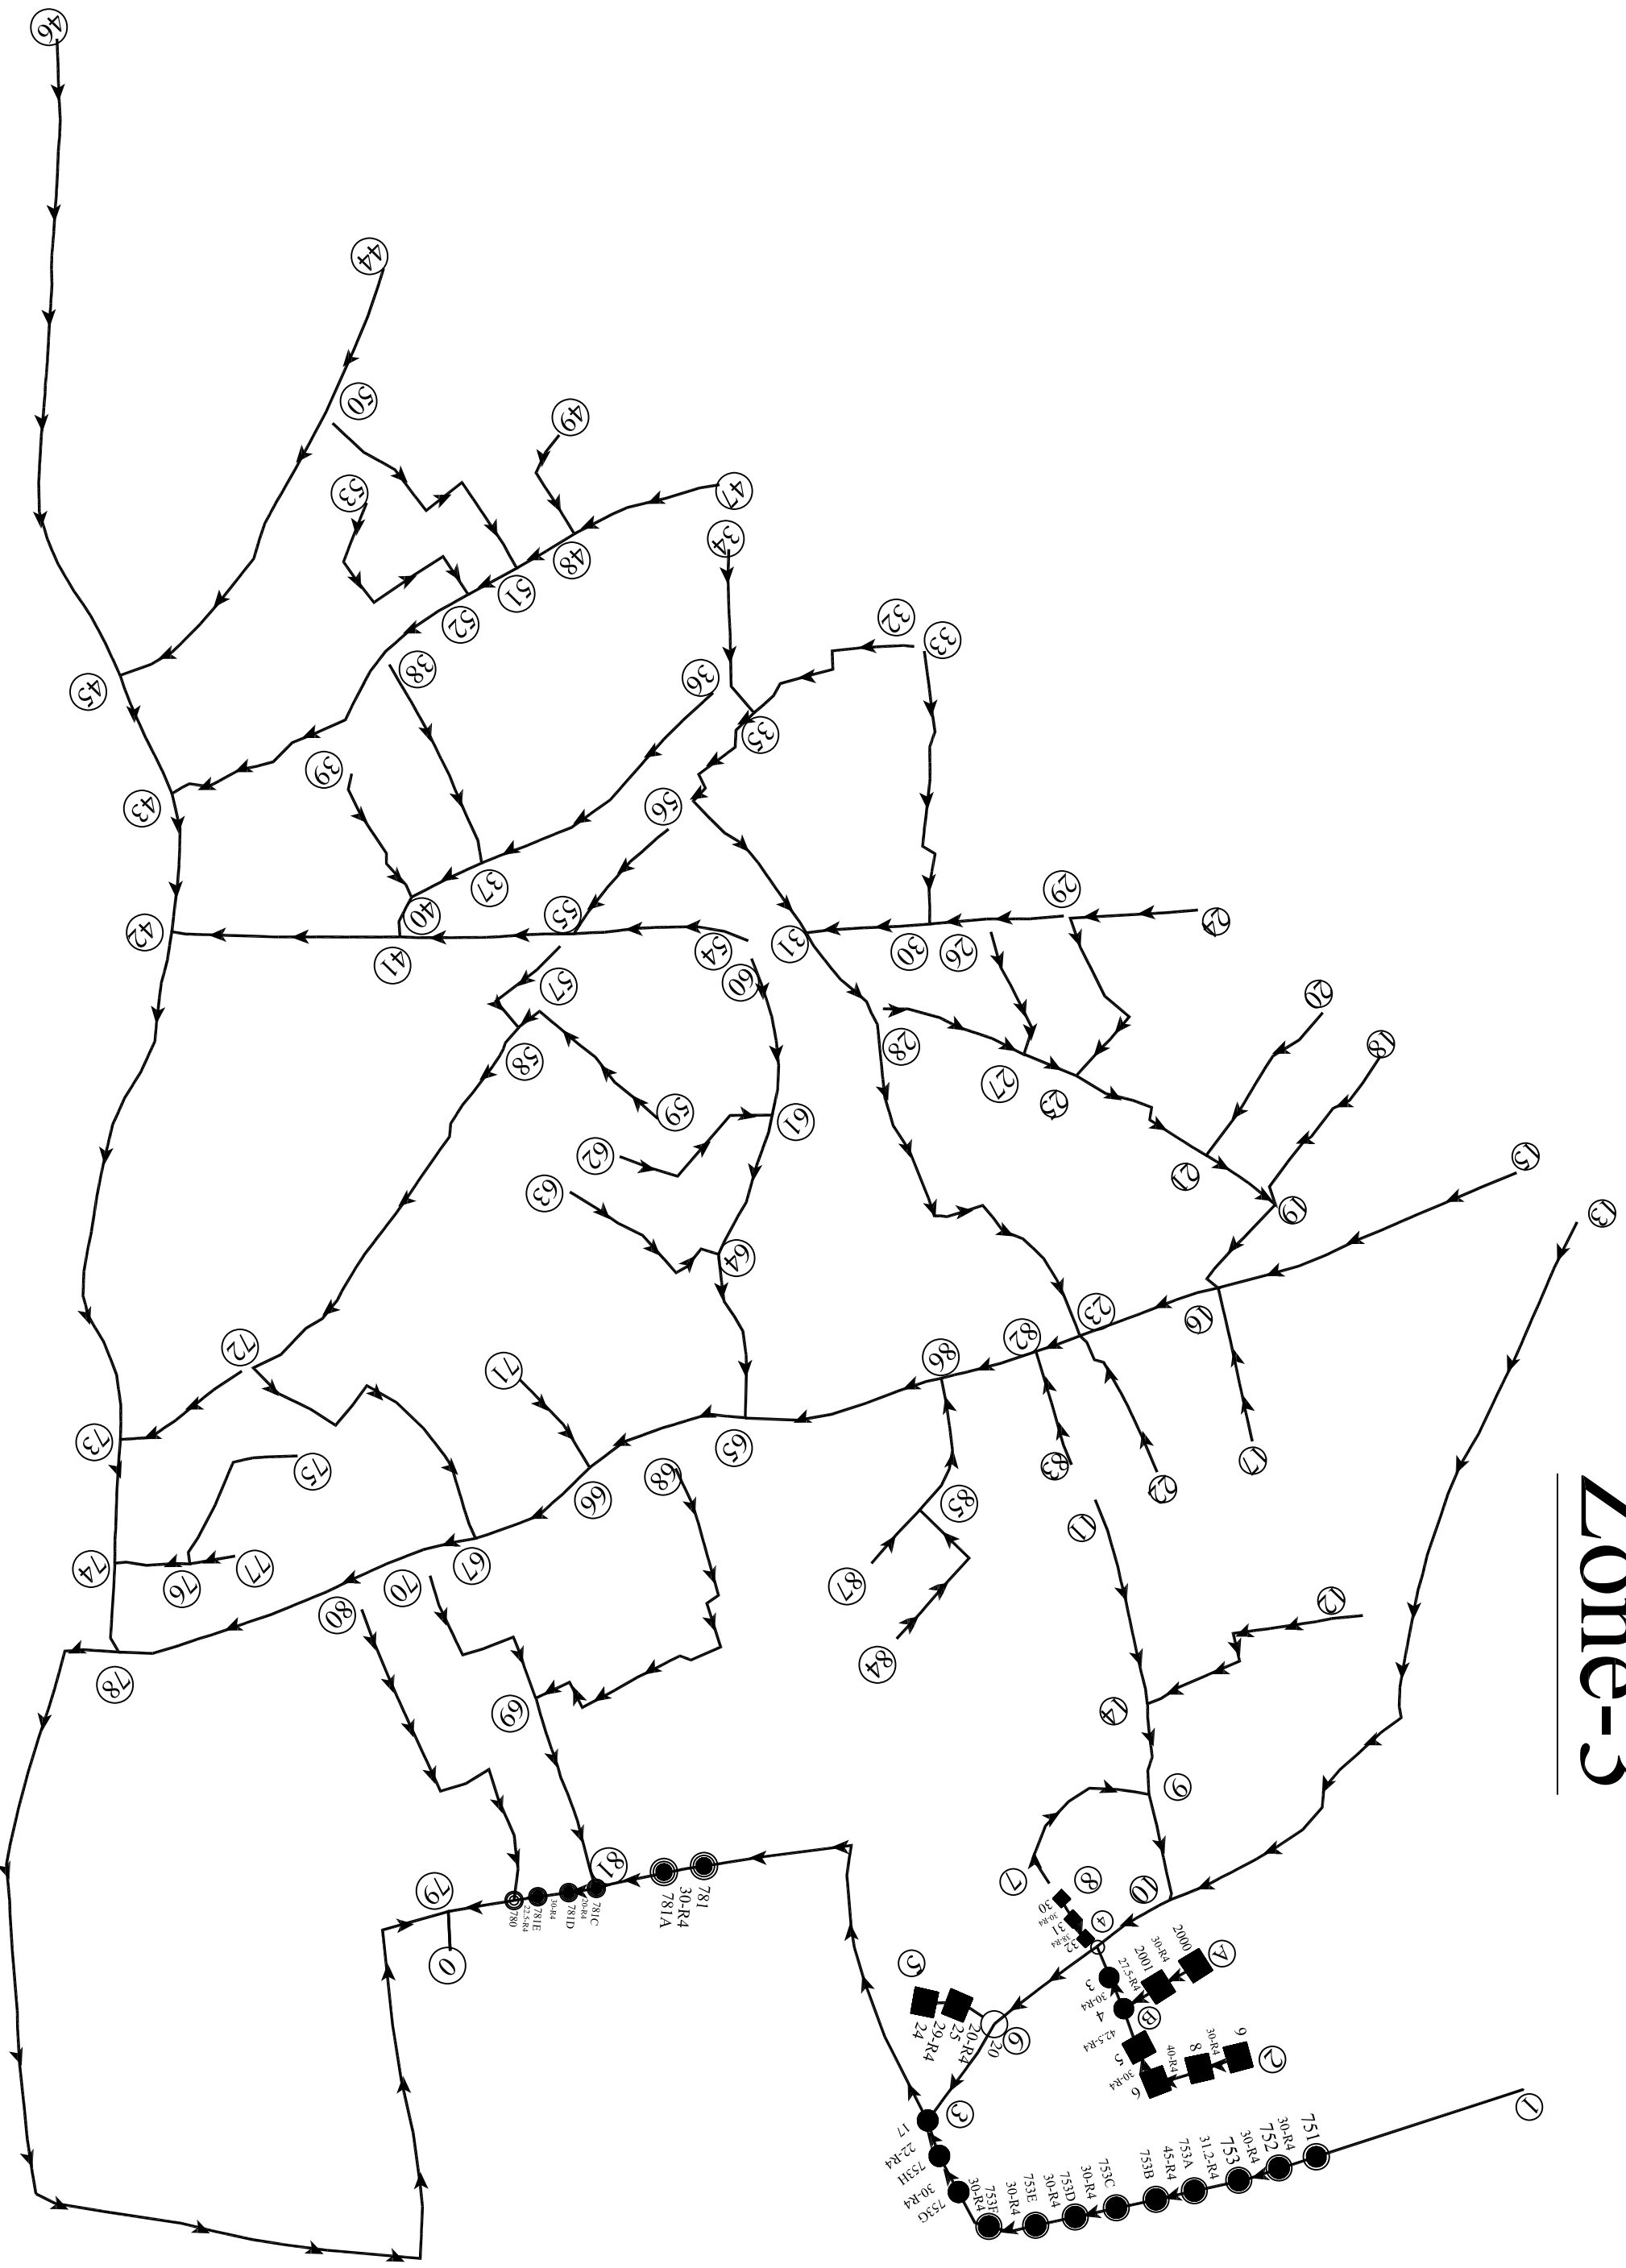

ZONE - 1

Gaurav Sankalp

Zone-3

ZONE -4

K.D. Empire

Zone-5

ZONE 6A

STP
Zone 6A

LEGEND

- COMPLETED MH-1.2
- NOT COMPLETED MH-1.2
- COMPLETED MH-1.5
- NOT COMPLETED MH-1.5
- COMPLETED RECT.-MH.
- NOT COMPLETED RECT.
- COMPLETED MH-2.1
- - - NOT COMPLETED MH-2.1

Zone 6B

Zone - 7

New Golden Nest Chawk

**Proposed STP
and SPS Zone -8**

ZONE - 8