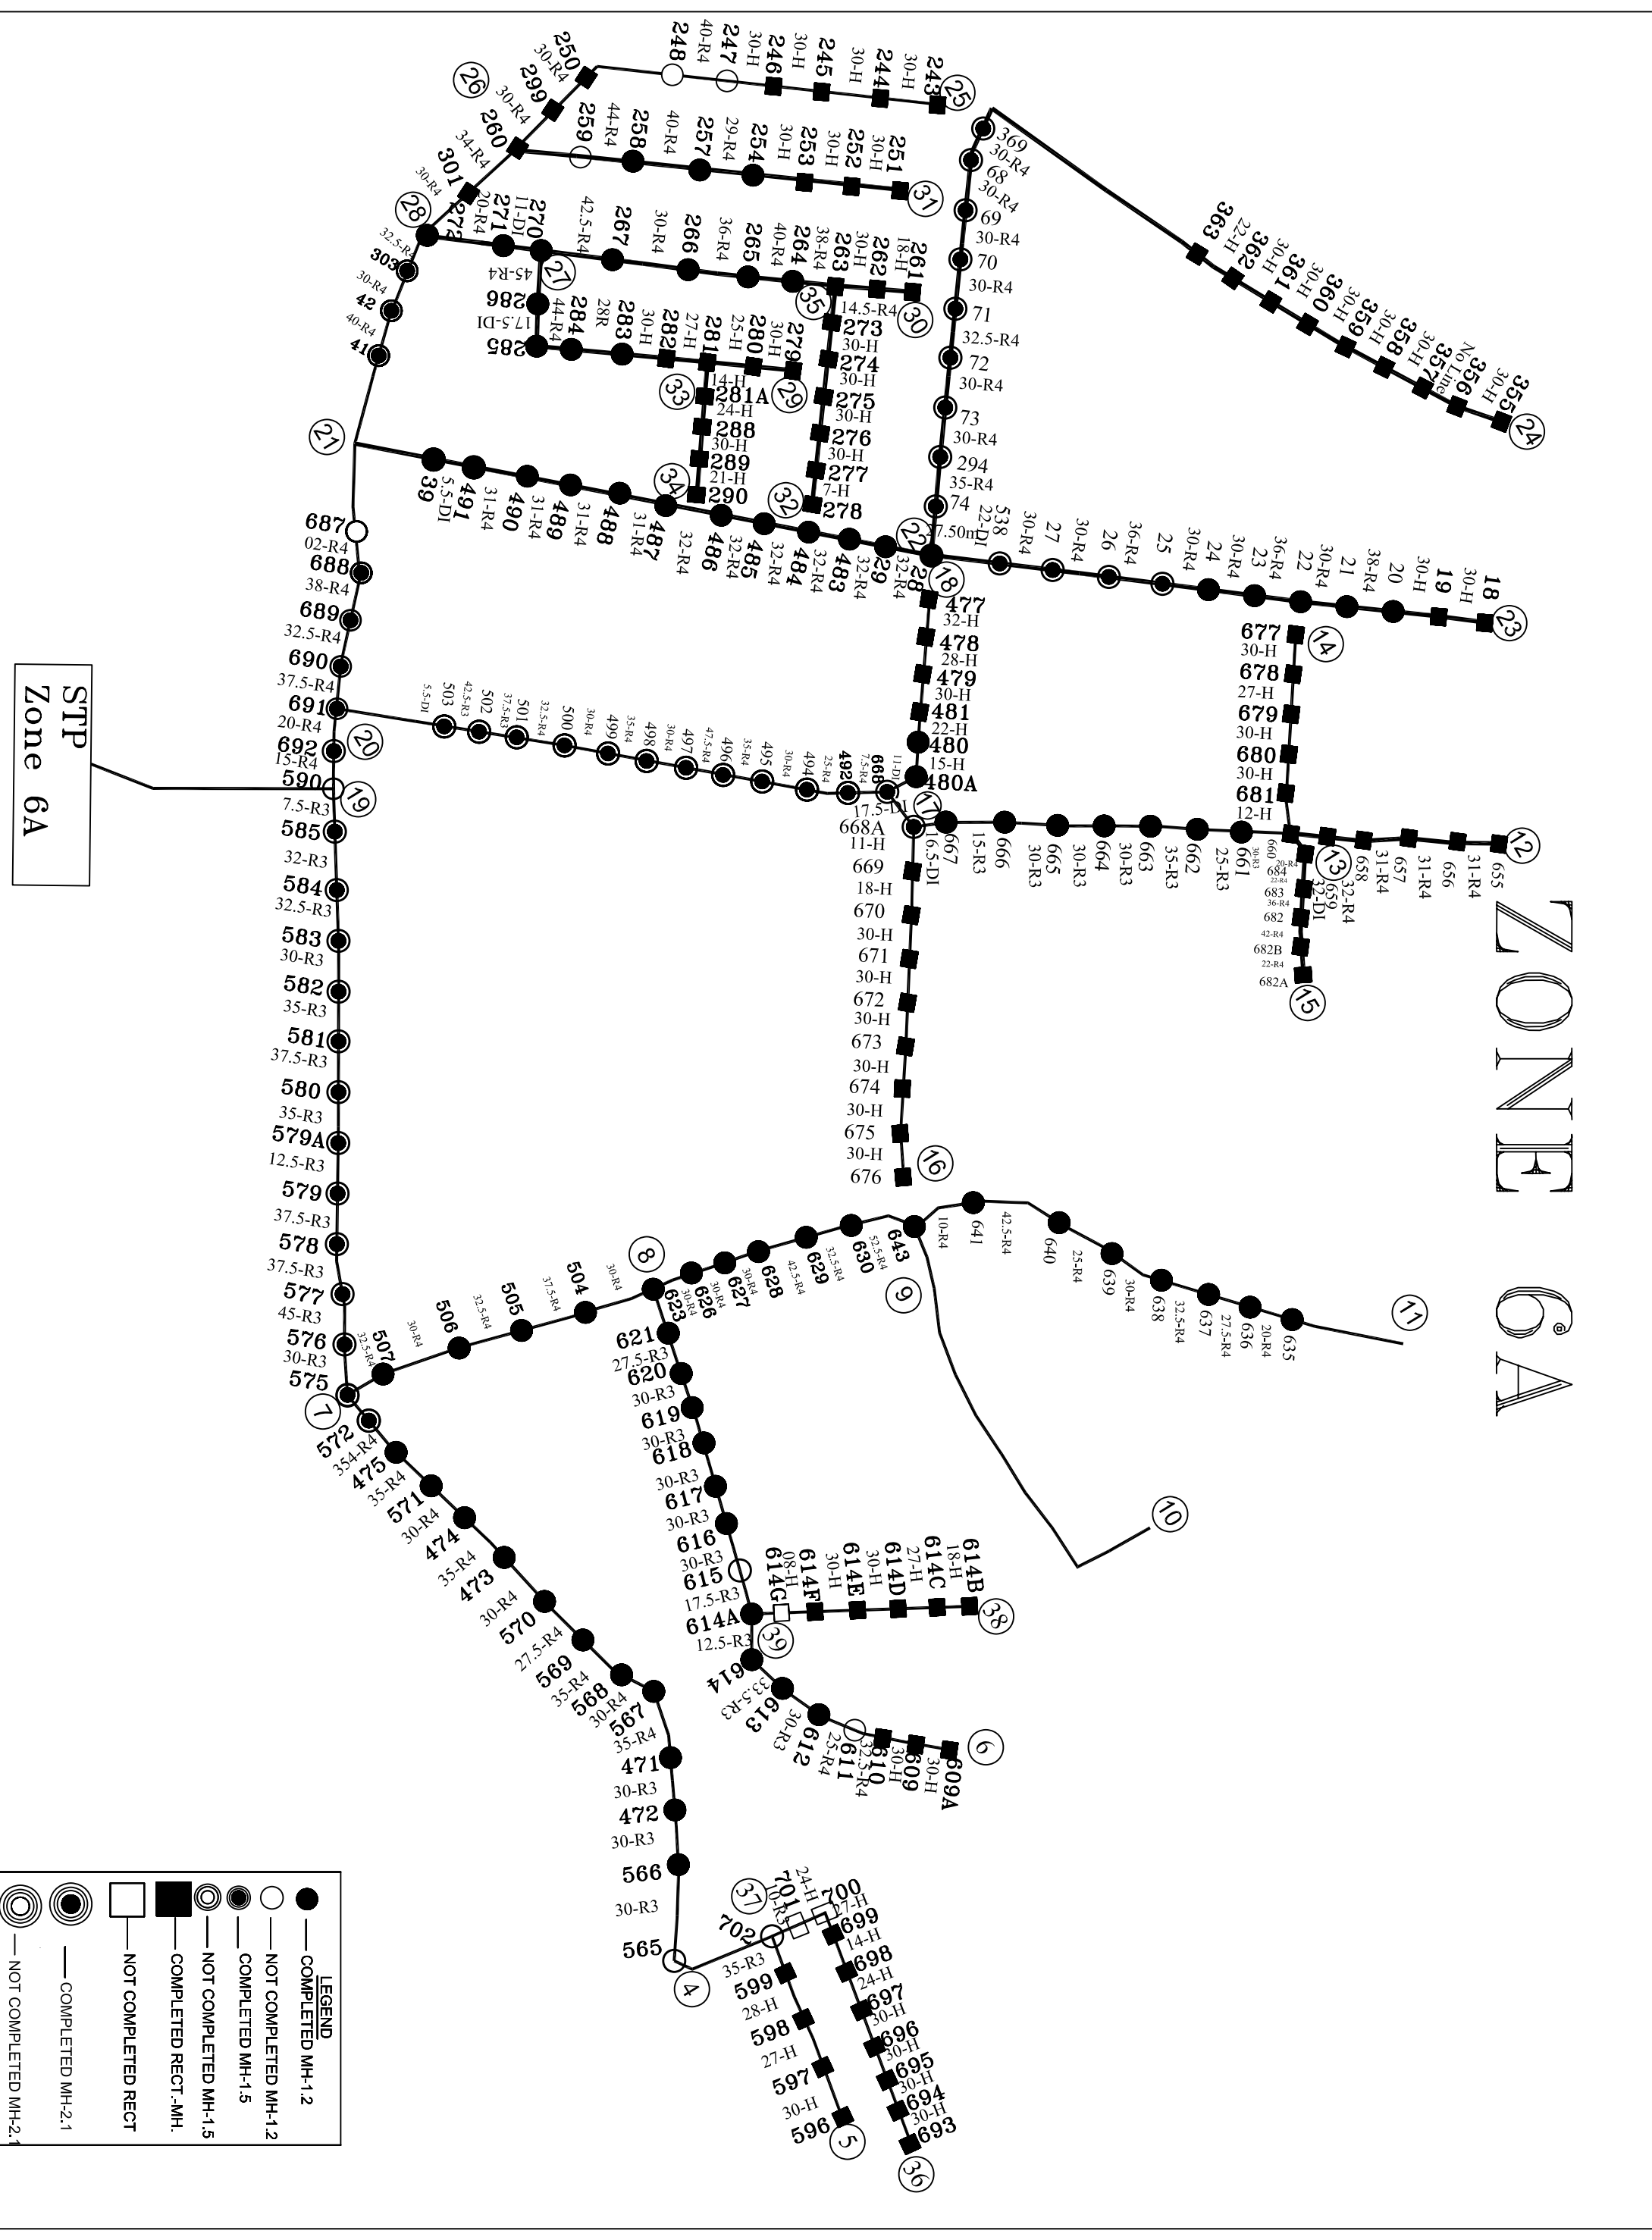

ZONE - 1

Gaurav Sankalp

Zone-3

ZONE -4

K.D. Empire

Zone-5

ZONE 6A

STP
Zone 6A

LEGEND

- COMPLETED MH-1.2
- NOT COMPLETED MH-1.2
- COMPLETED MH-1.5
- NOT COMPLETED MH-1.5
- COMPLETED RECT.-MH.
- NOT COMPLETED RECT.
- COMPLETED MH-2.1
- - - NOT COMPLETED MH-2.1

Zone 6B

Zone - 7

New Golden Nest Chawk

**Proposed STP
and SPS Zone -8**

ZONE - 8