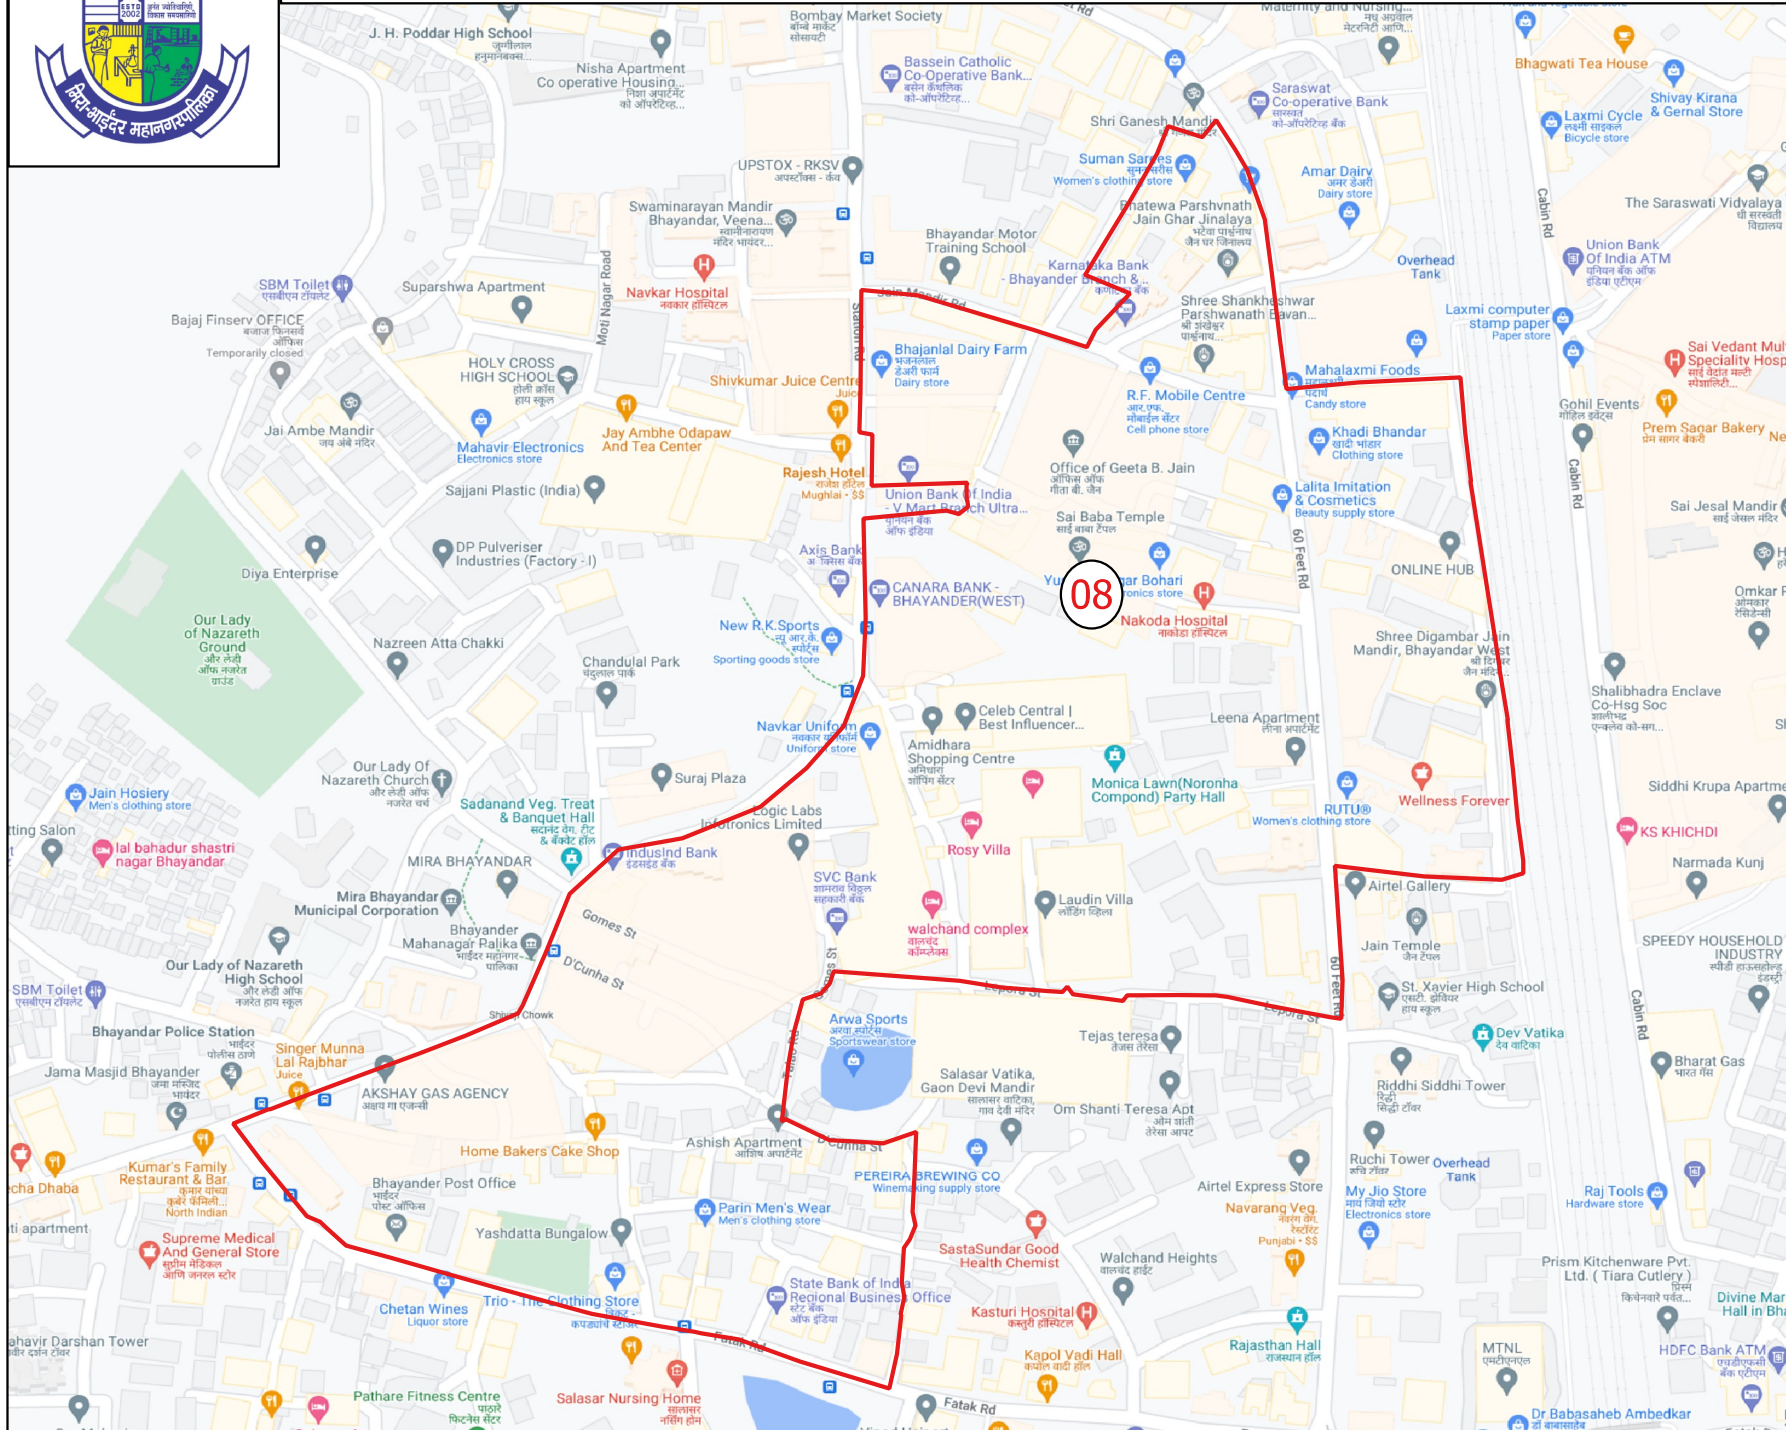

# Final Ward Formation For General Election 2022 - Mira Bhayander Municipal Corporation

STATE ELECTION COMMISSION  
MAHARASHTRA

## Ward : 08

### Ward Population

<b>Total Population</b>	21998
<b>SC Population</b>	245
<b>ST Population</b>	132

### Legend

- Ward2022
- MC\_Boundary
- Road
- National Highway
- Railway Line
- River

(Name)

(Signature)  
Deputy Municipal Commissioner