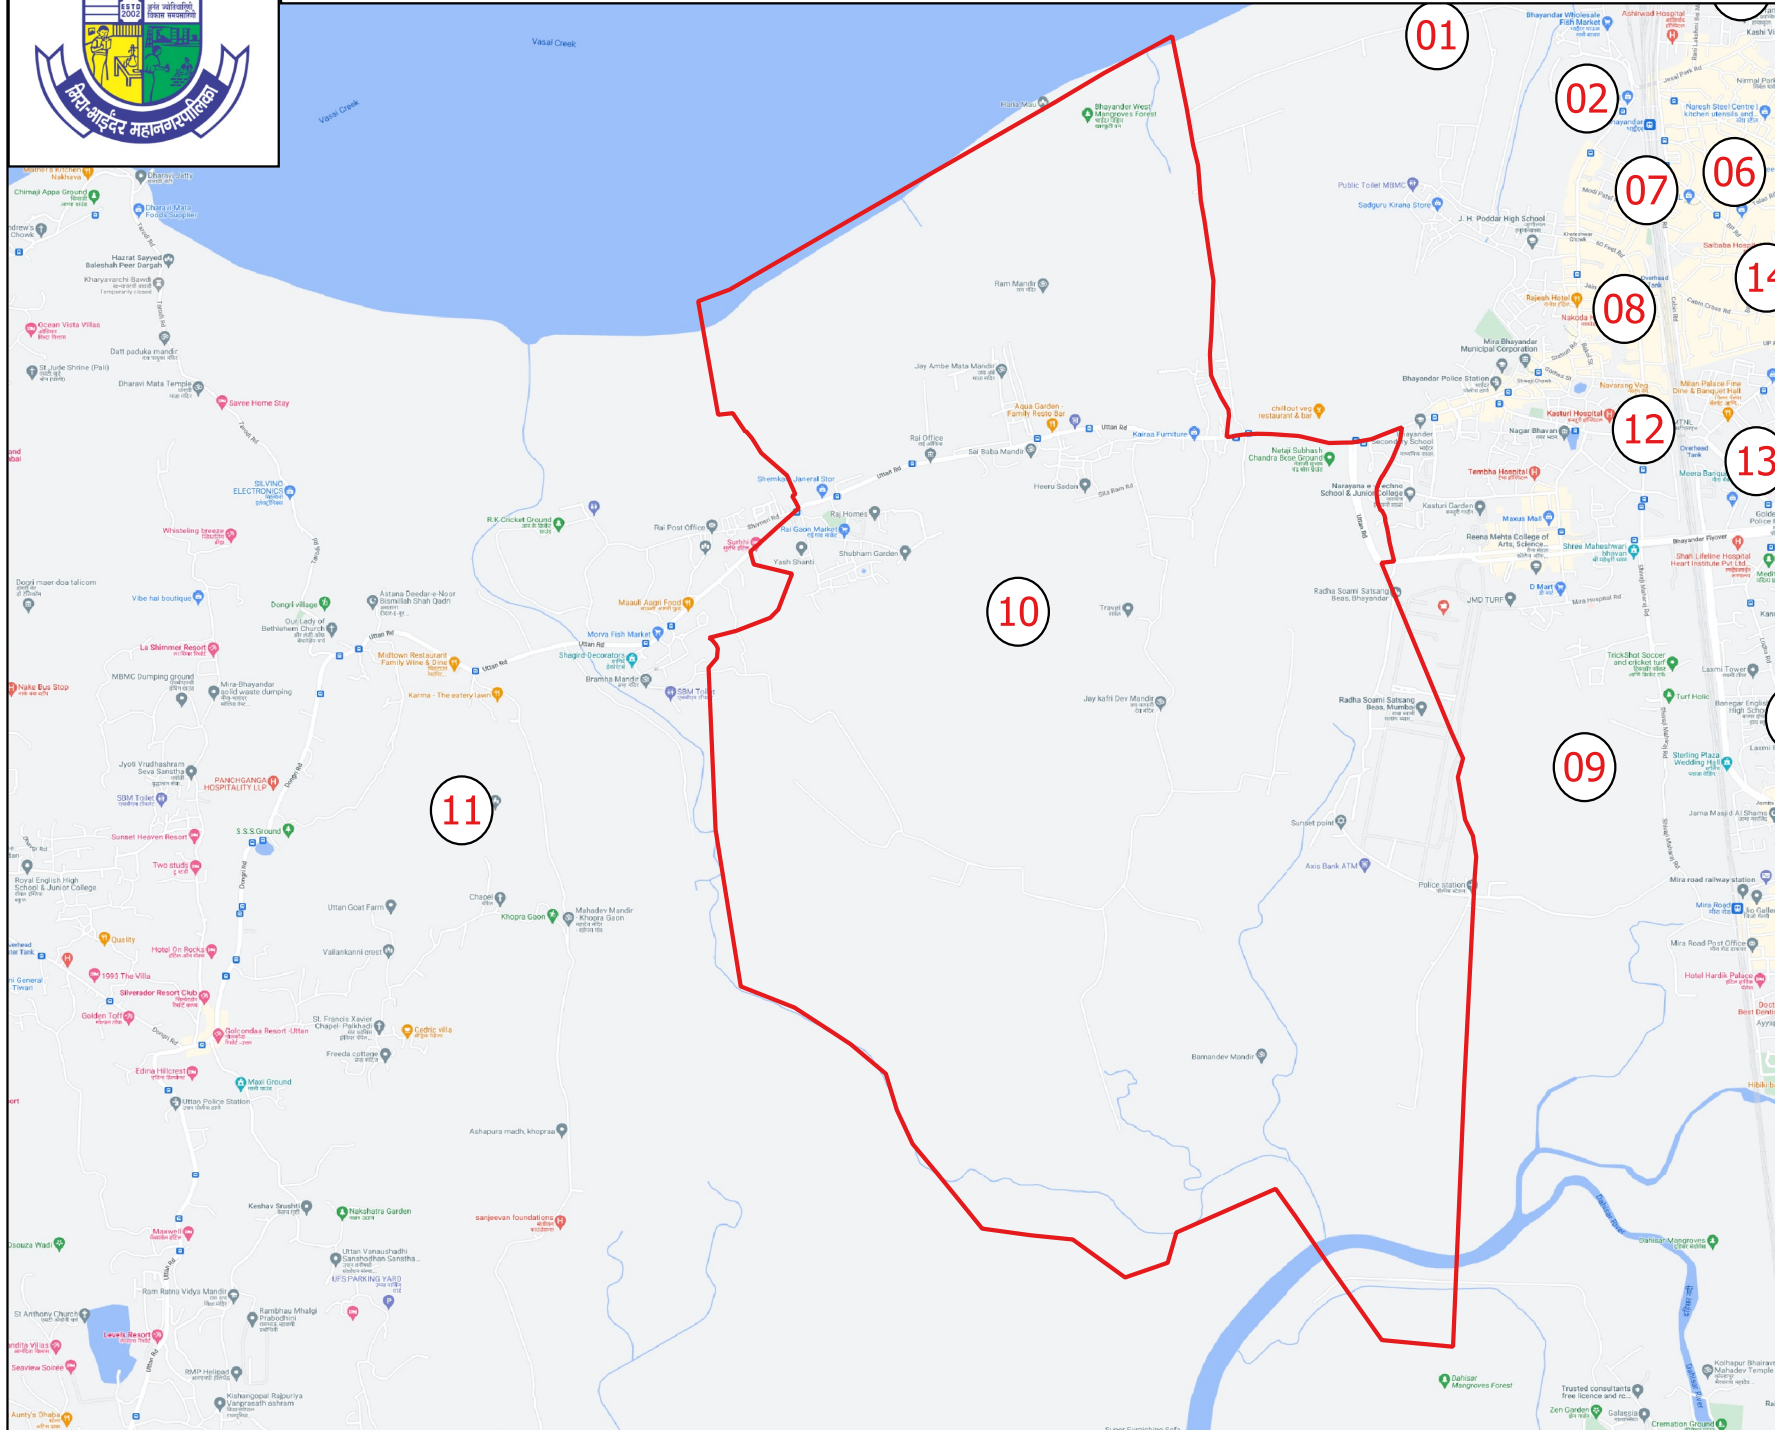

Draft Ward Formation For General Election 2022 - Mira Bhaindar Municipal Corporation

STATE ELECTION COMMISSION
MAHARASHTRA

Ward : 10

Ward Population

Total Population	22067
SC Population	1332
ST Population	213

Legend

- Ward2022
- MC_Boundary
- Road
- National Highway
- Railway Line
- River

(Name)

(Signature)
Deputy Municipal Commissioner