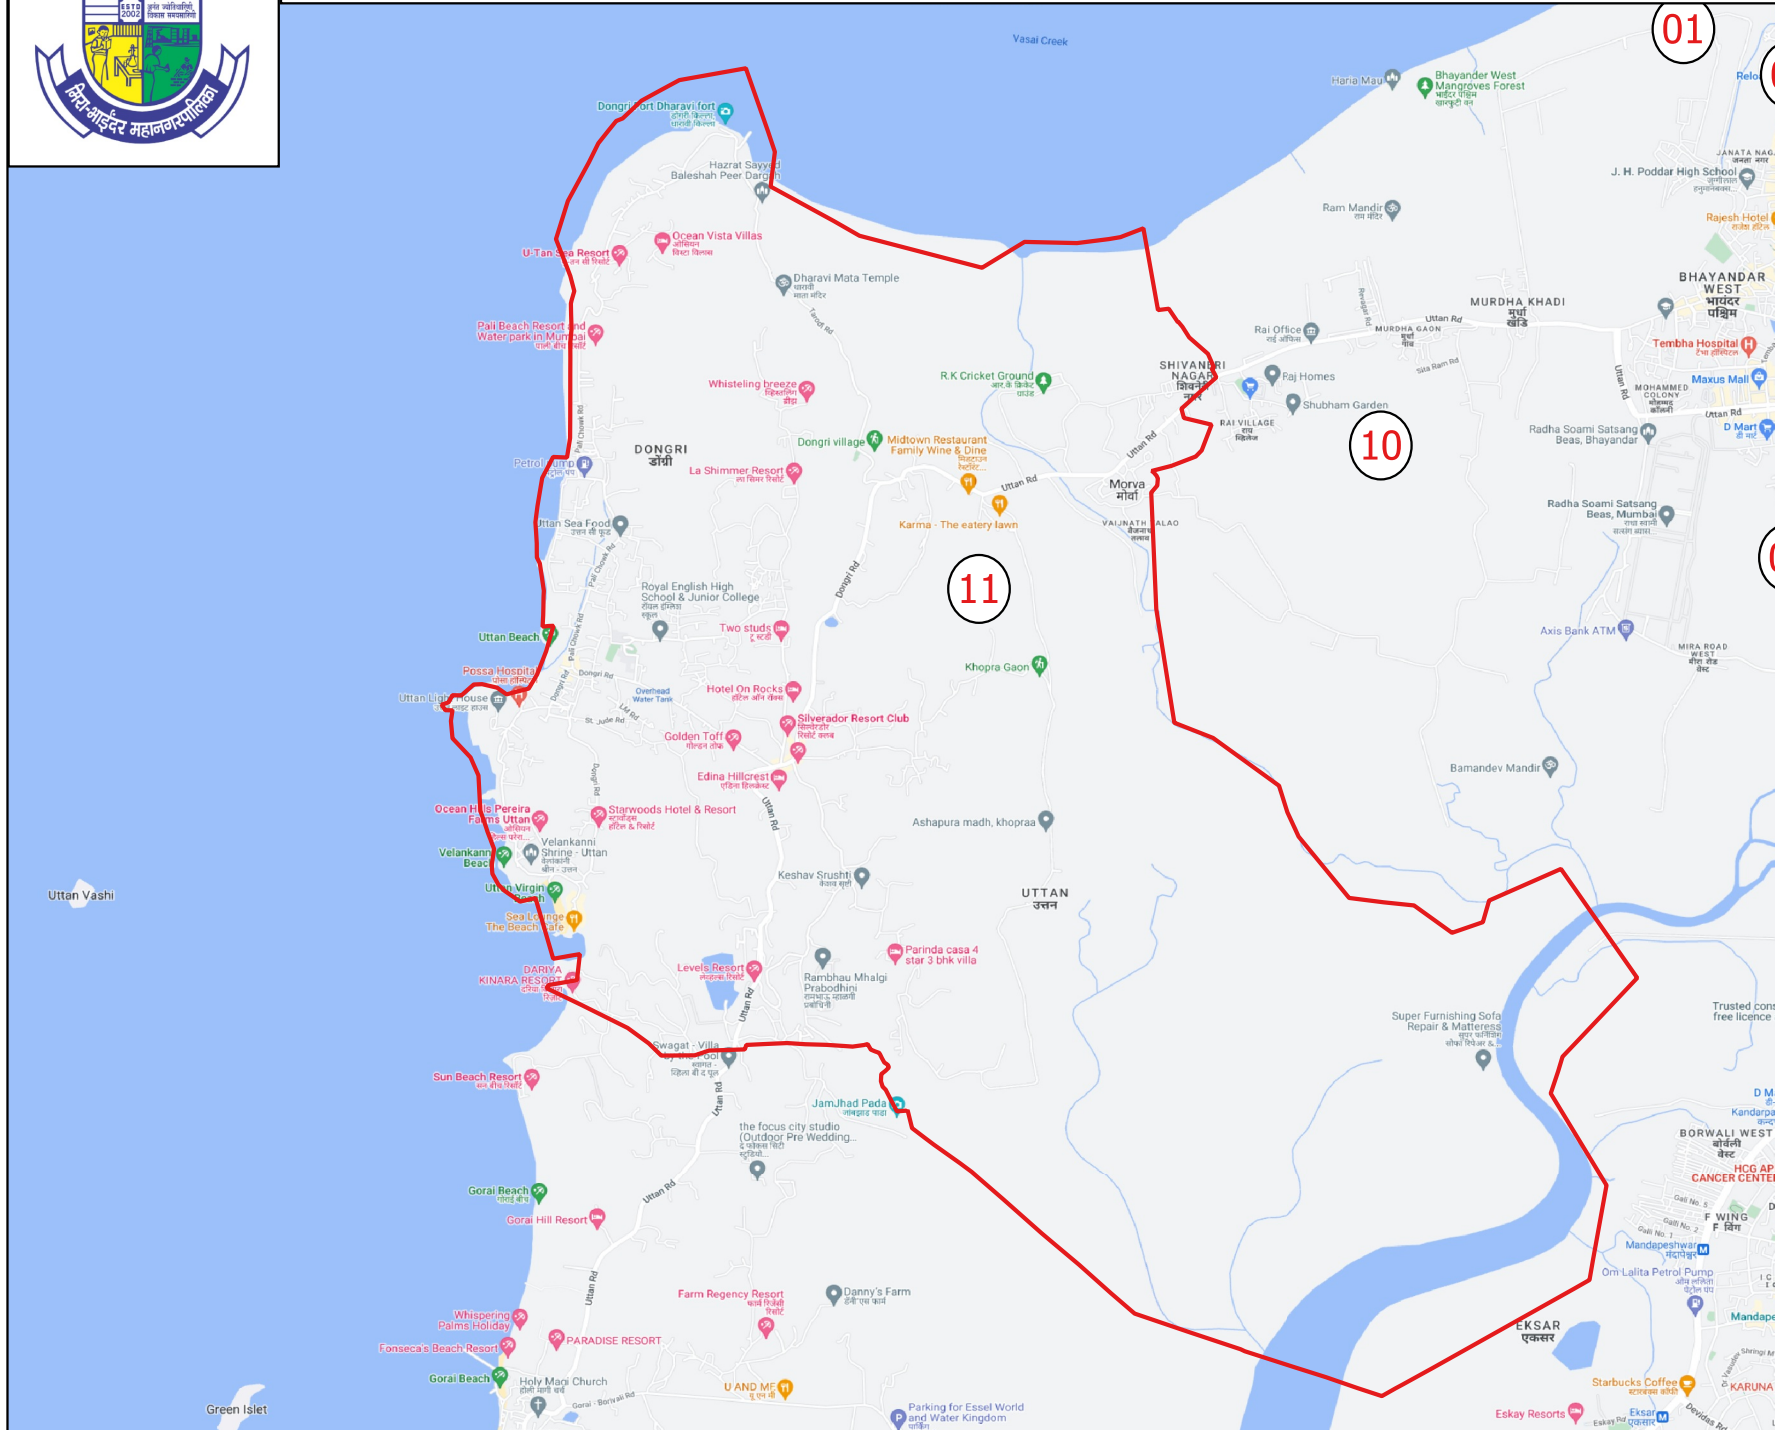

Draft Ward Formation For General Election 2022 - Mira Bhaindar Municipal Corporation

STATE ELECTION COMMISSION
MAHARASHTRA

Ward : 11

Ward Population

Total Population	33917
SC Population	897
ST Population	631

Legend

- Ward2022
- MC_Boundary
- Road
- National Highway
- Railway Line
- River

(Name)

(Signature)
Deputy Municipal Commissioner