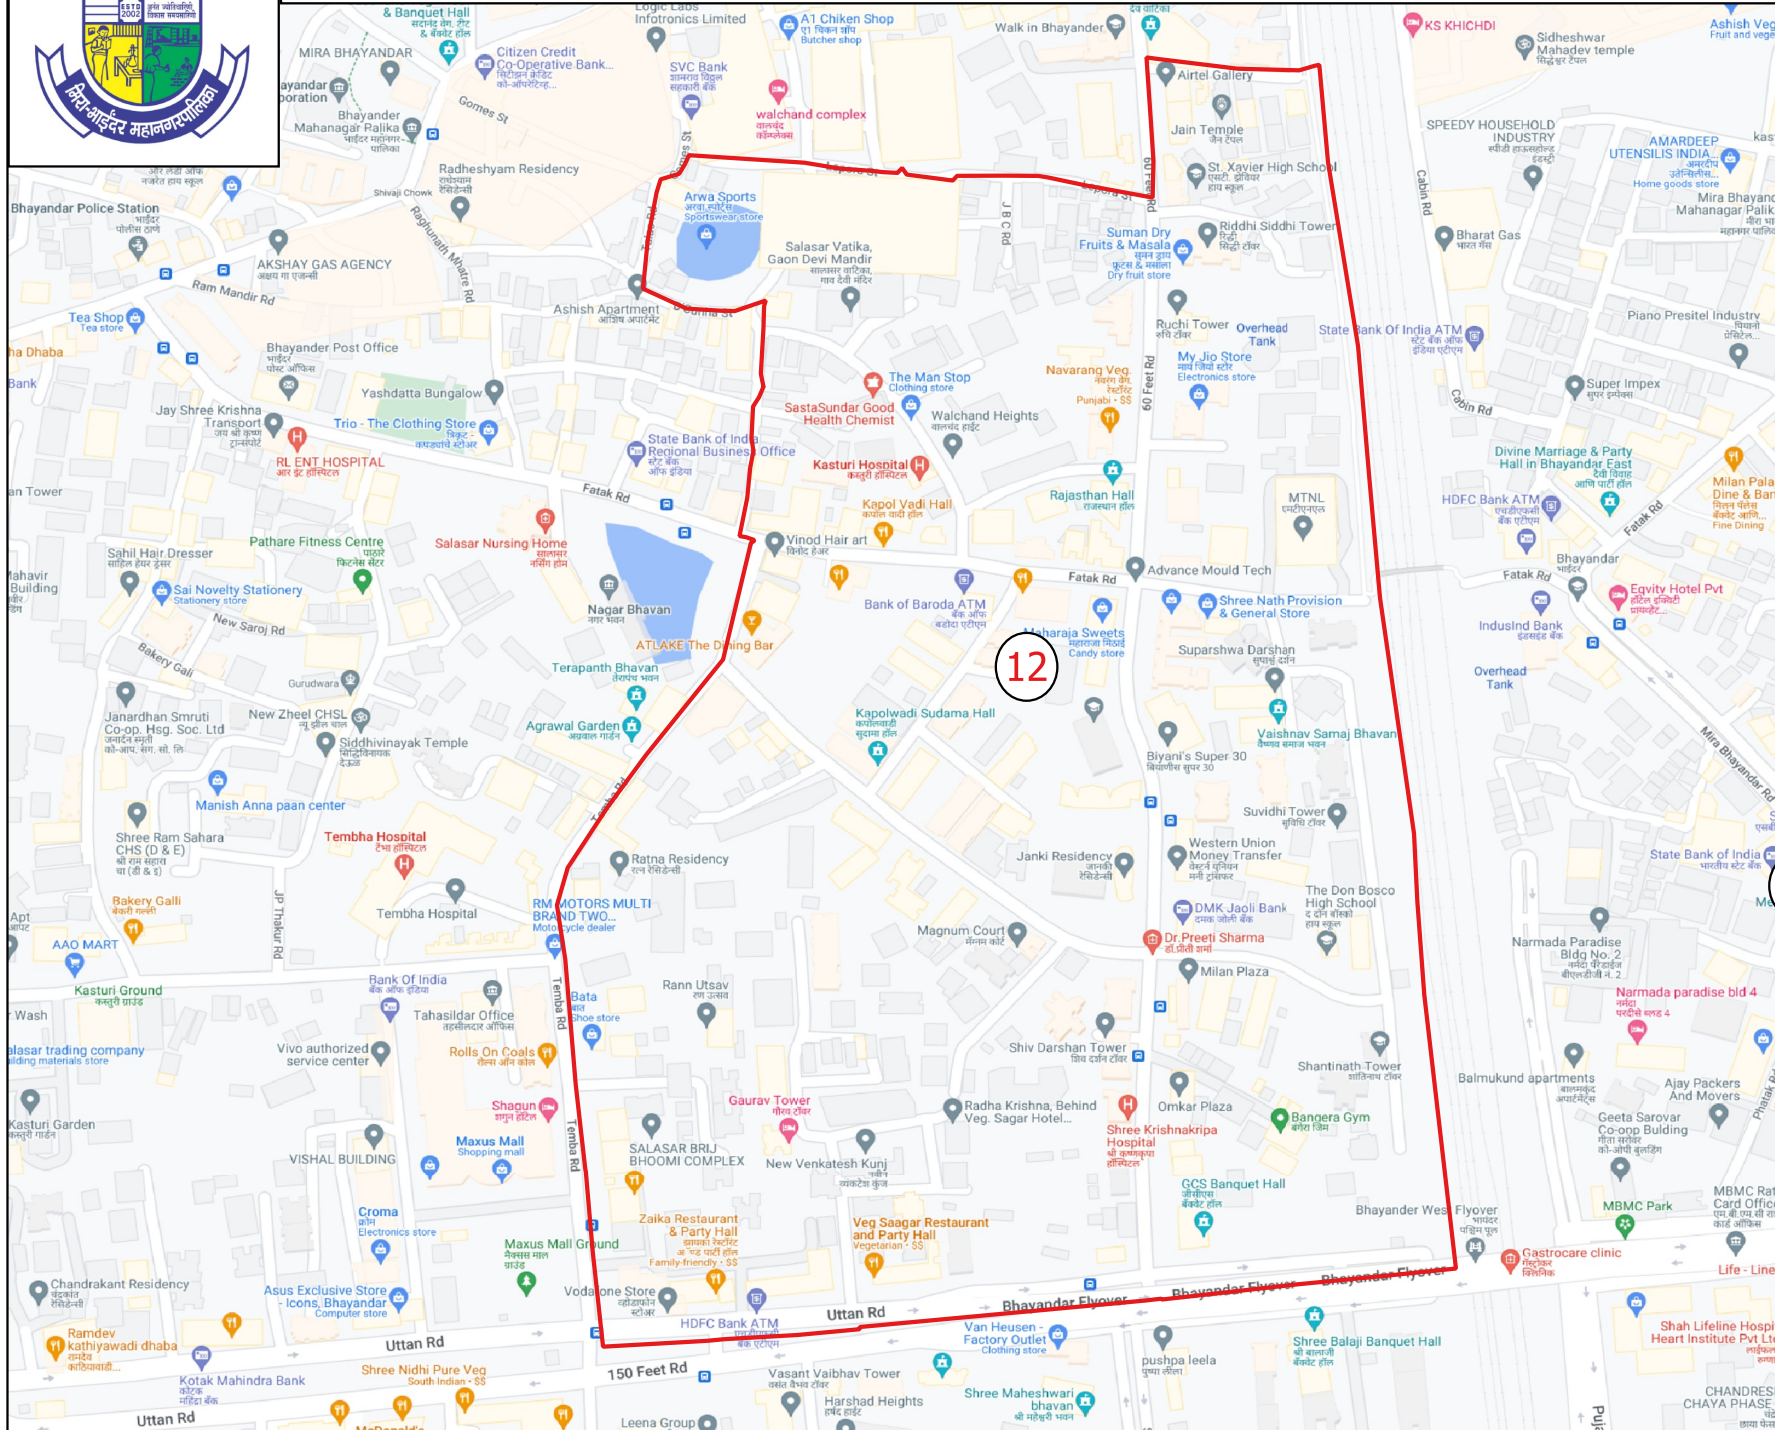

# Draft Ward Formation For General Election 2022 - Mira Bhaindar Municipal Corporation

STATE ELECTION COMMISSION  
MAHARASHTRA

## Ward : 12

### Ward Population

<b>Total Population</b>	21477
<b>SC Population</b>	344
<b>ST Population</b>	138

### Legend

- Ward2022
- MC\_Boundary
- Road
- National Highway
- Railway Line
- River

(Name)

(Signature)  
Deputy Municipal Commissioner