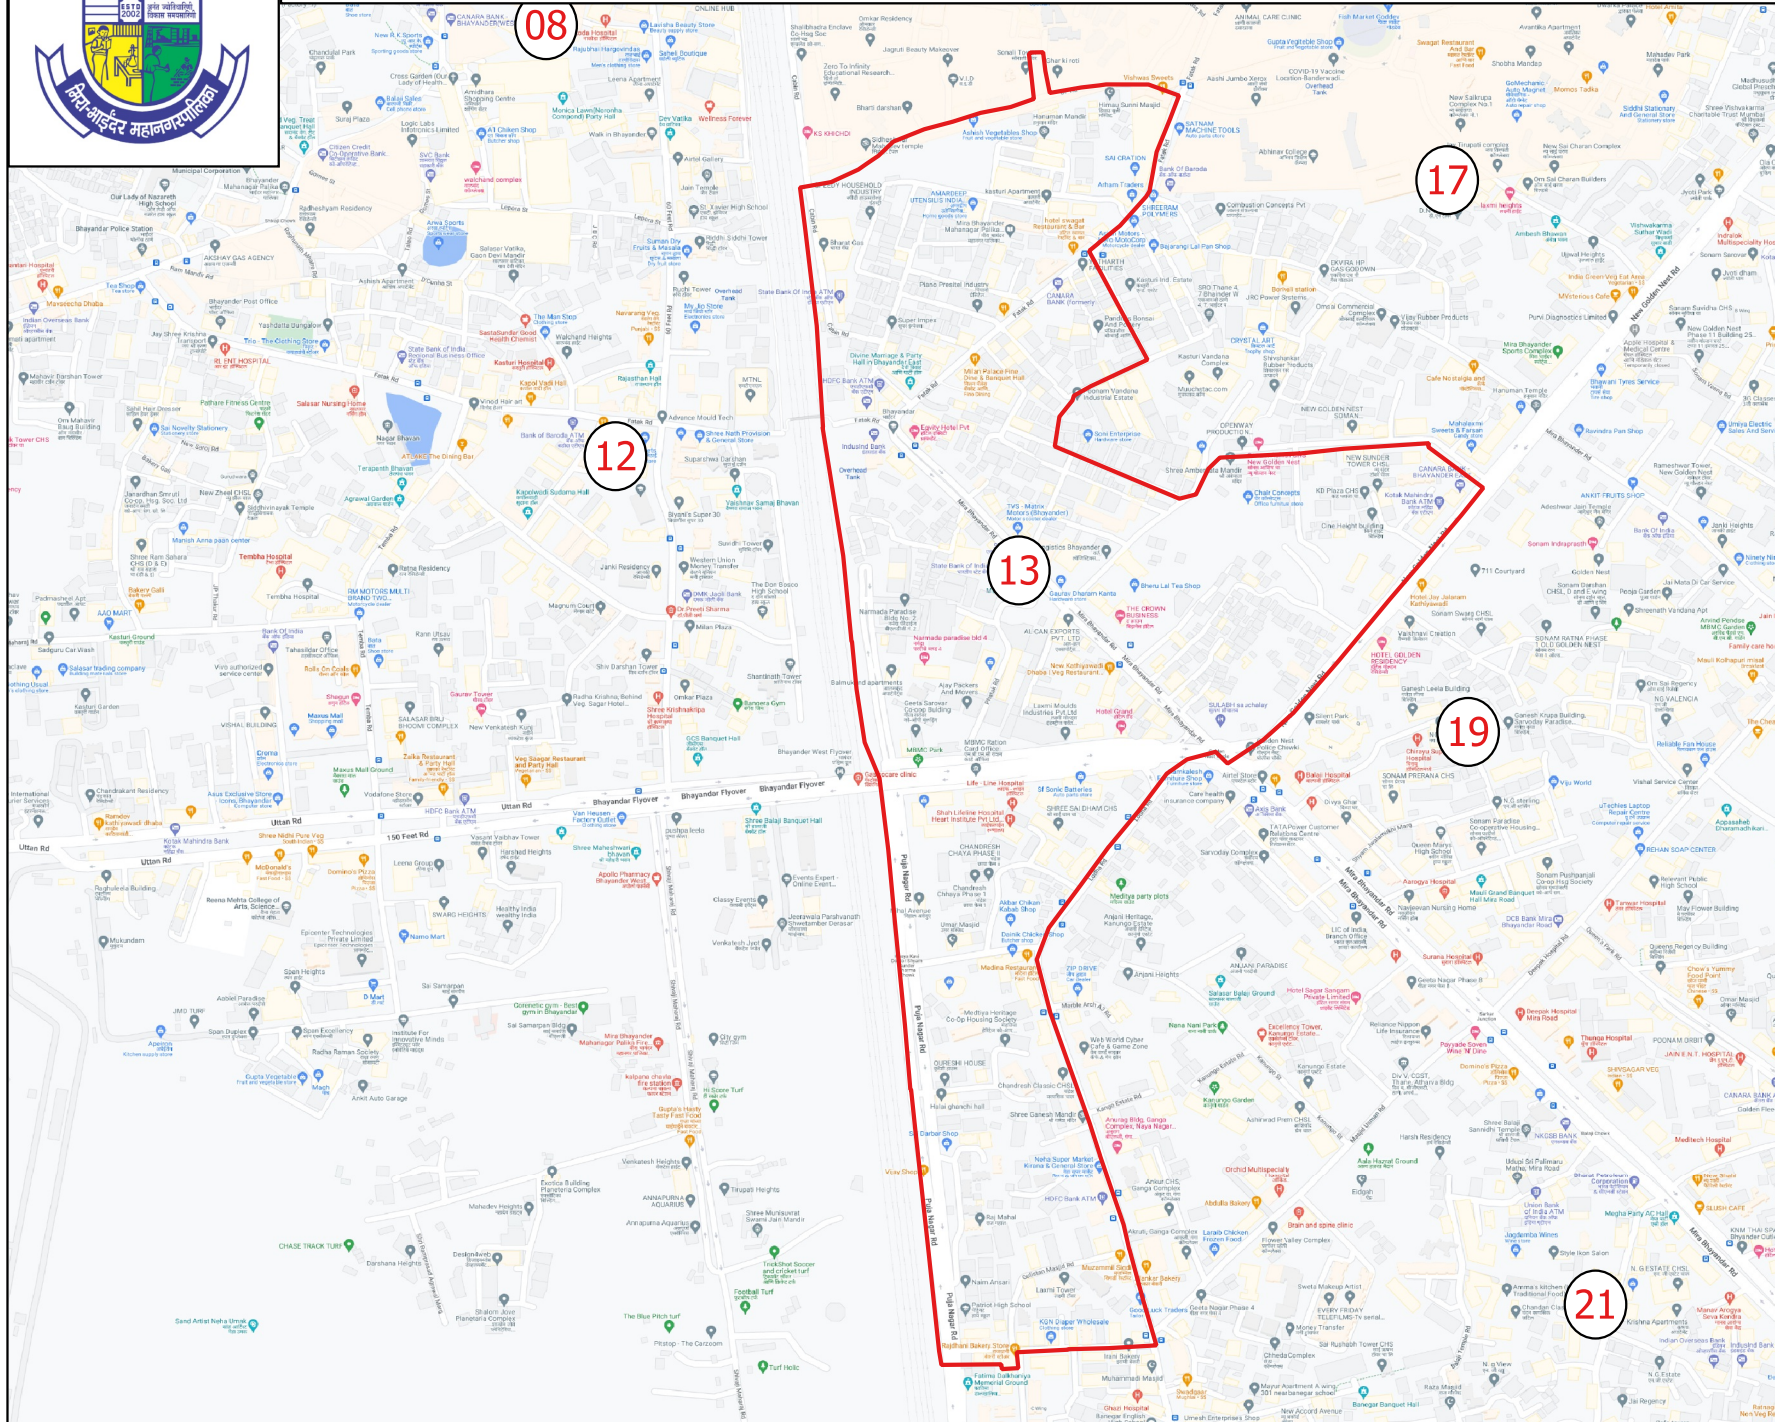

Draft Ward Formation For General Election 2022 - Mira Bhandar Municipal Corporation

STATE ELECTION COMMISSION
MAHARASHTRA

Ward : 13

Ward Population

Total Population	20878
SC Population	341
ST Population	90

Legend

- Ward2022
- MC_Boundary
- Road
- National Highway
- Railway Line
- River

(Name)

(Signature)
Deputy Municipal Commissioner