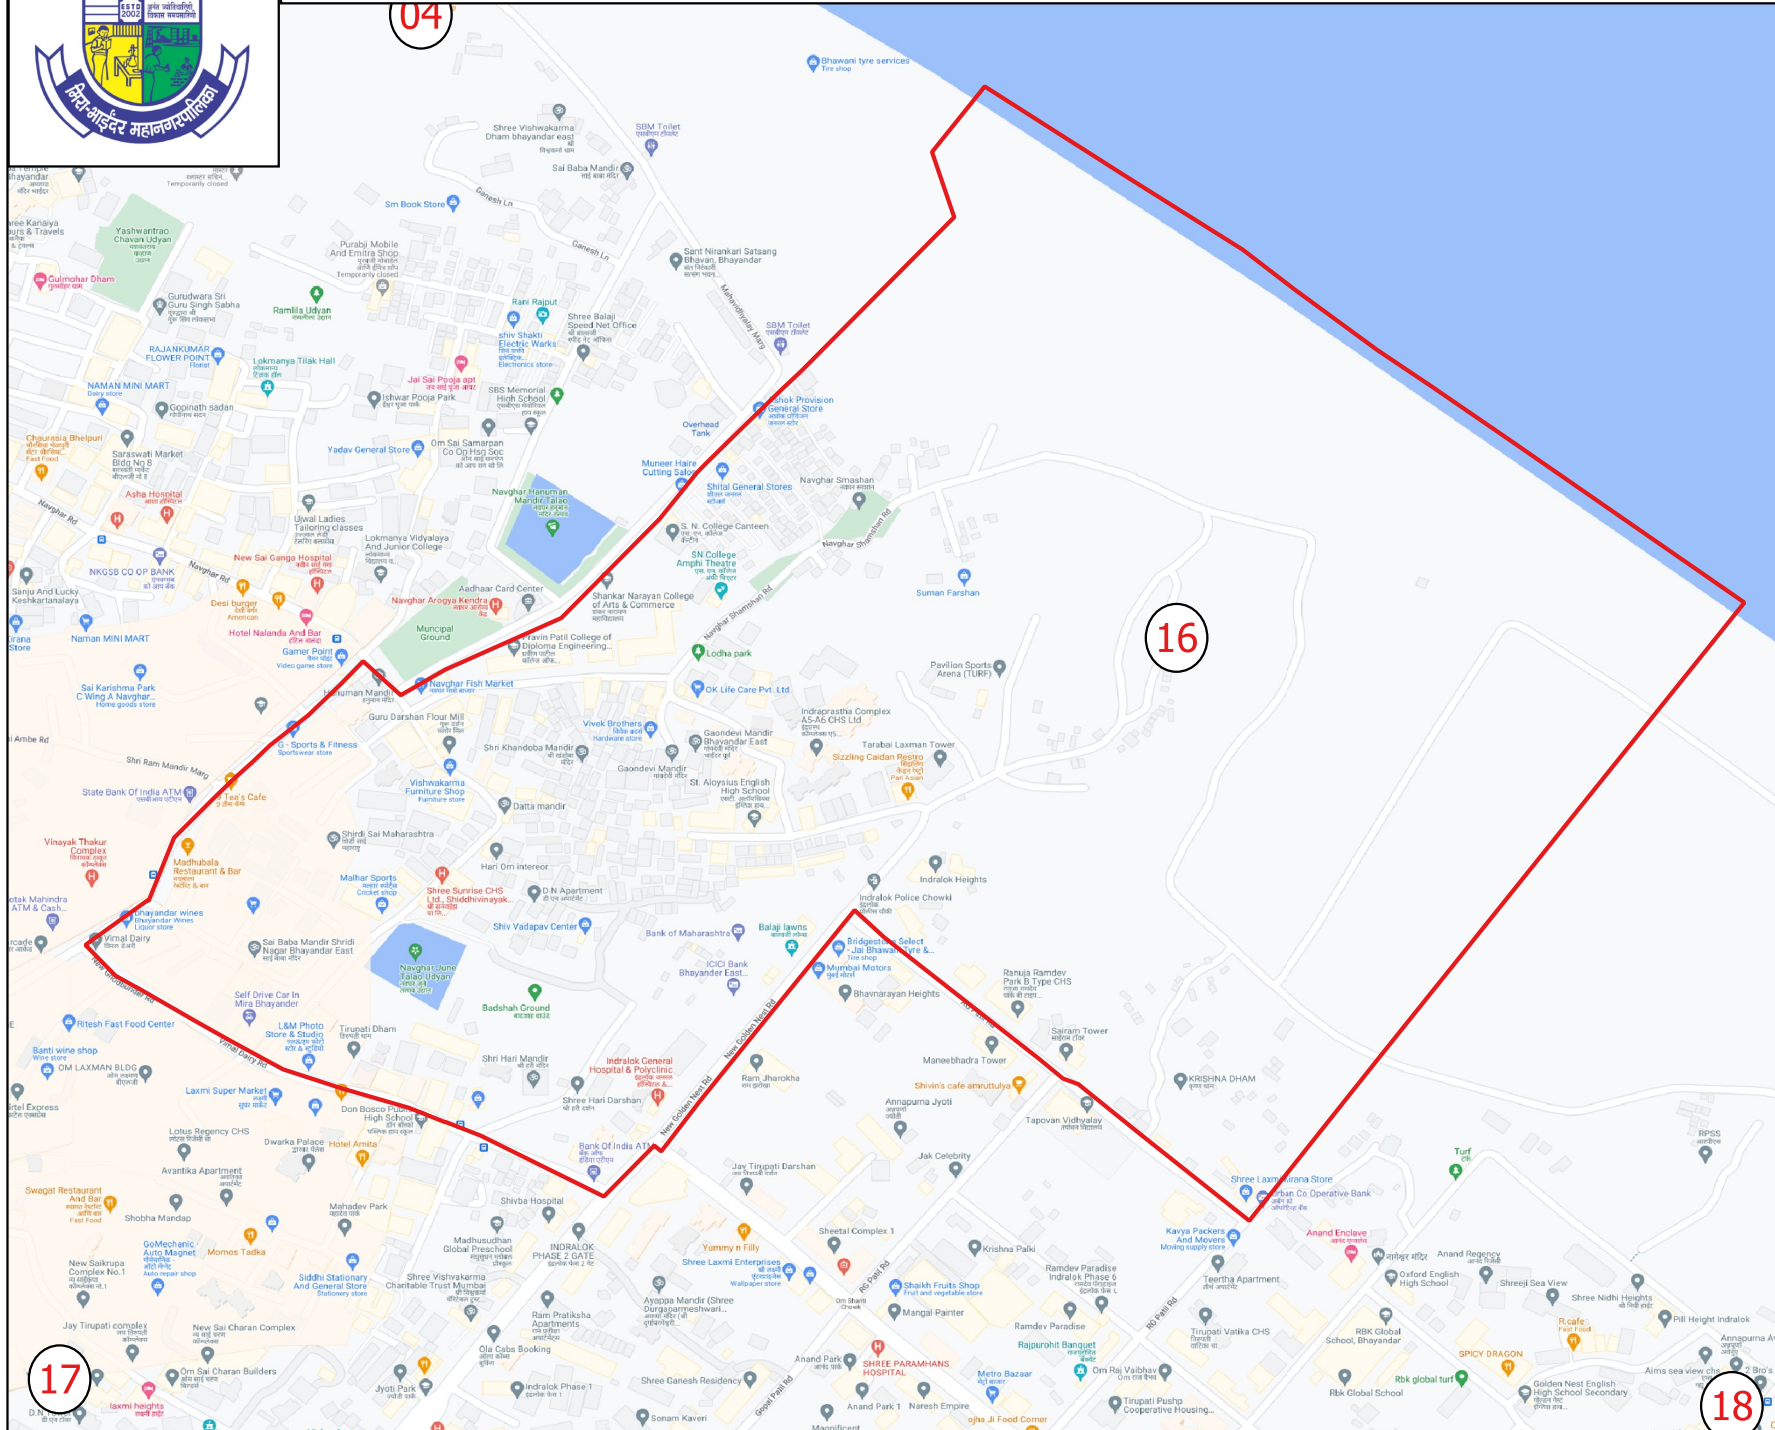

# Draft Ward Formation For General Election 2022 - Mira Bhaindar Municipal Corporation

STATE ELECTION COMMISSION  
MAHARASHTRA

## Ward : 16

### Ward Population

<b>Total Population</b>	25159
<b>SC Population</b>	1595
<b>ST Population</b>	148

### Legend

- Ward2022
- MC\_Boundary
- Road
- National Highway
- Railway Line
- River

(Name)

(Signature)  
Deputy Municipal Commissioner