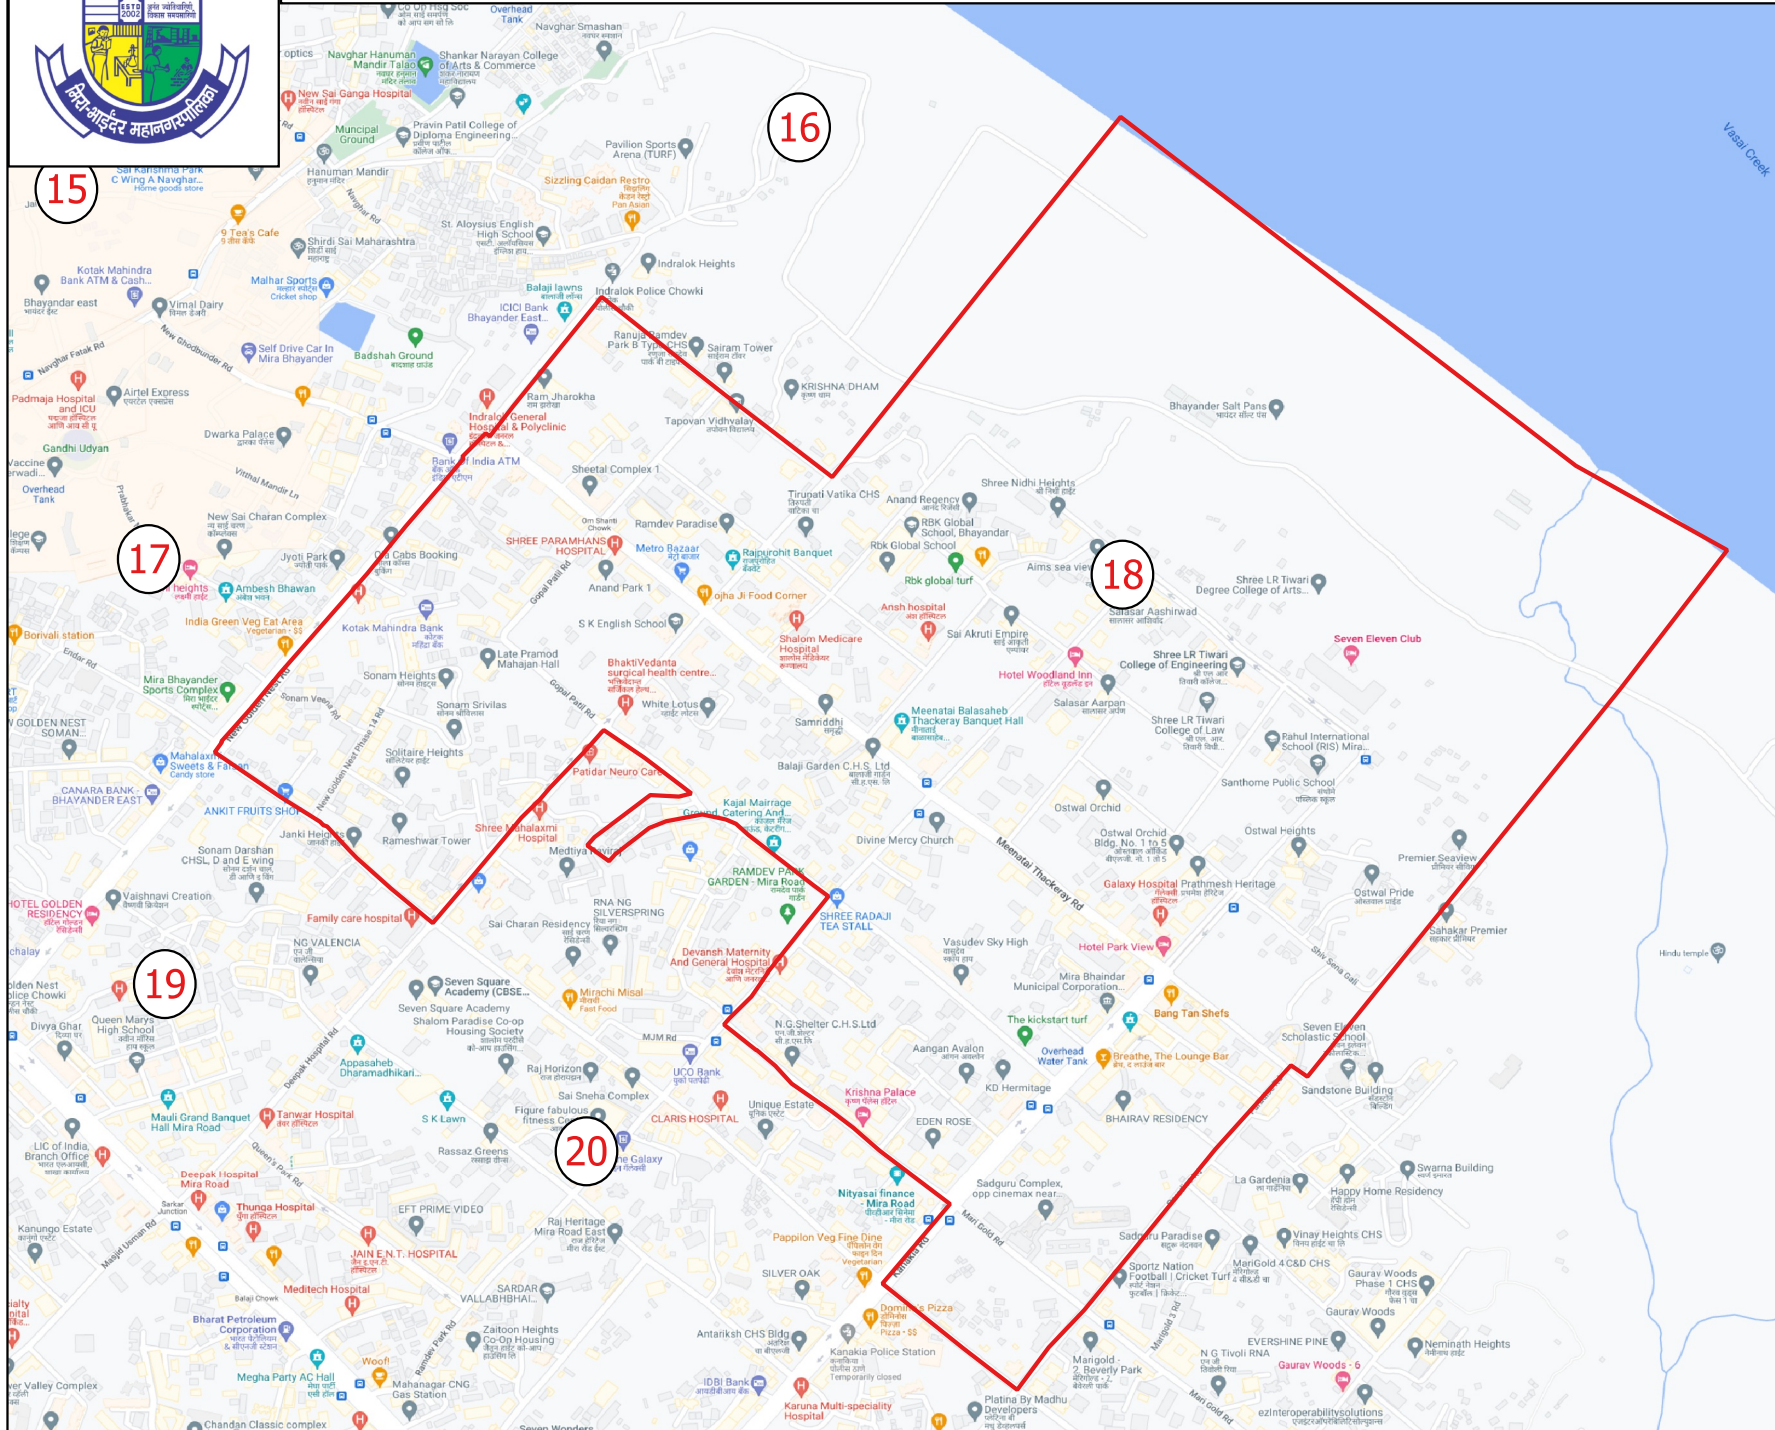

Draft Ward Formation For General Election 2022 - Mira Bhaindar Municipal Corporation

STATE ELECTION COMMISSION
MAHARASHTRA

Ward : 18

Ward Population

Total Population	23879
SC Population	1462
ST Population	414

Legend

- Ward2022
- MC_Boundary
- Road
- National Highway
- Railway Line
- River

(Name)

(Signature)
Deputy Municipal Commissioner