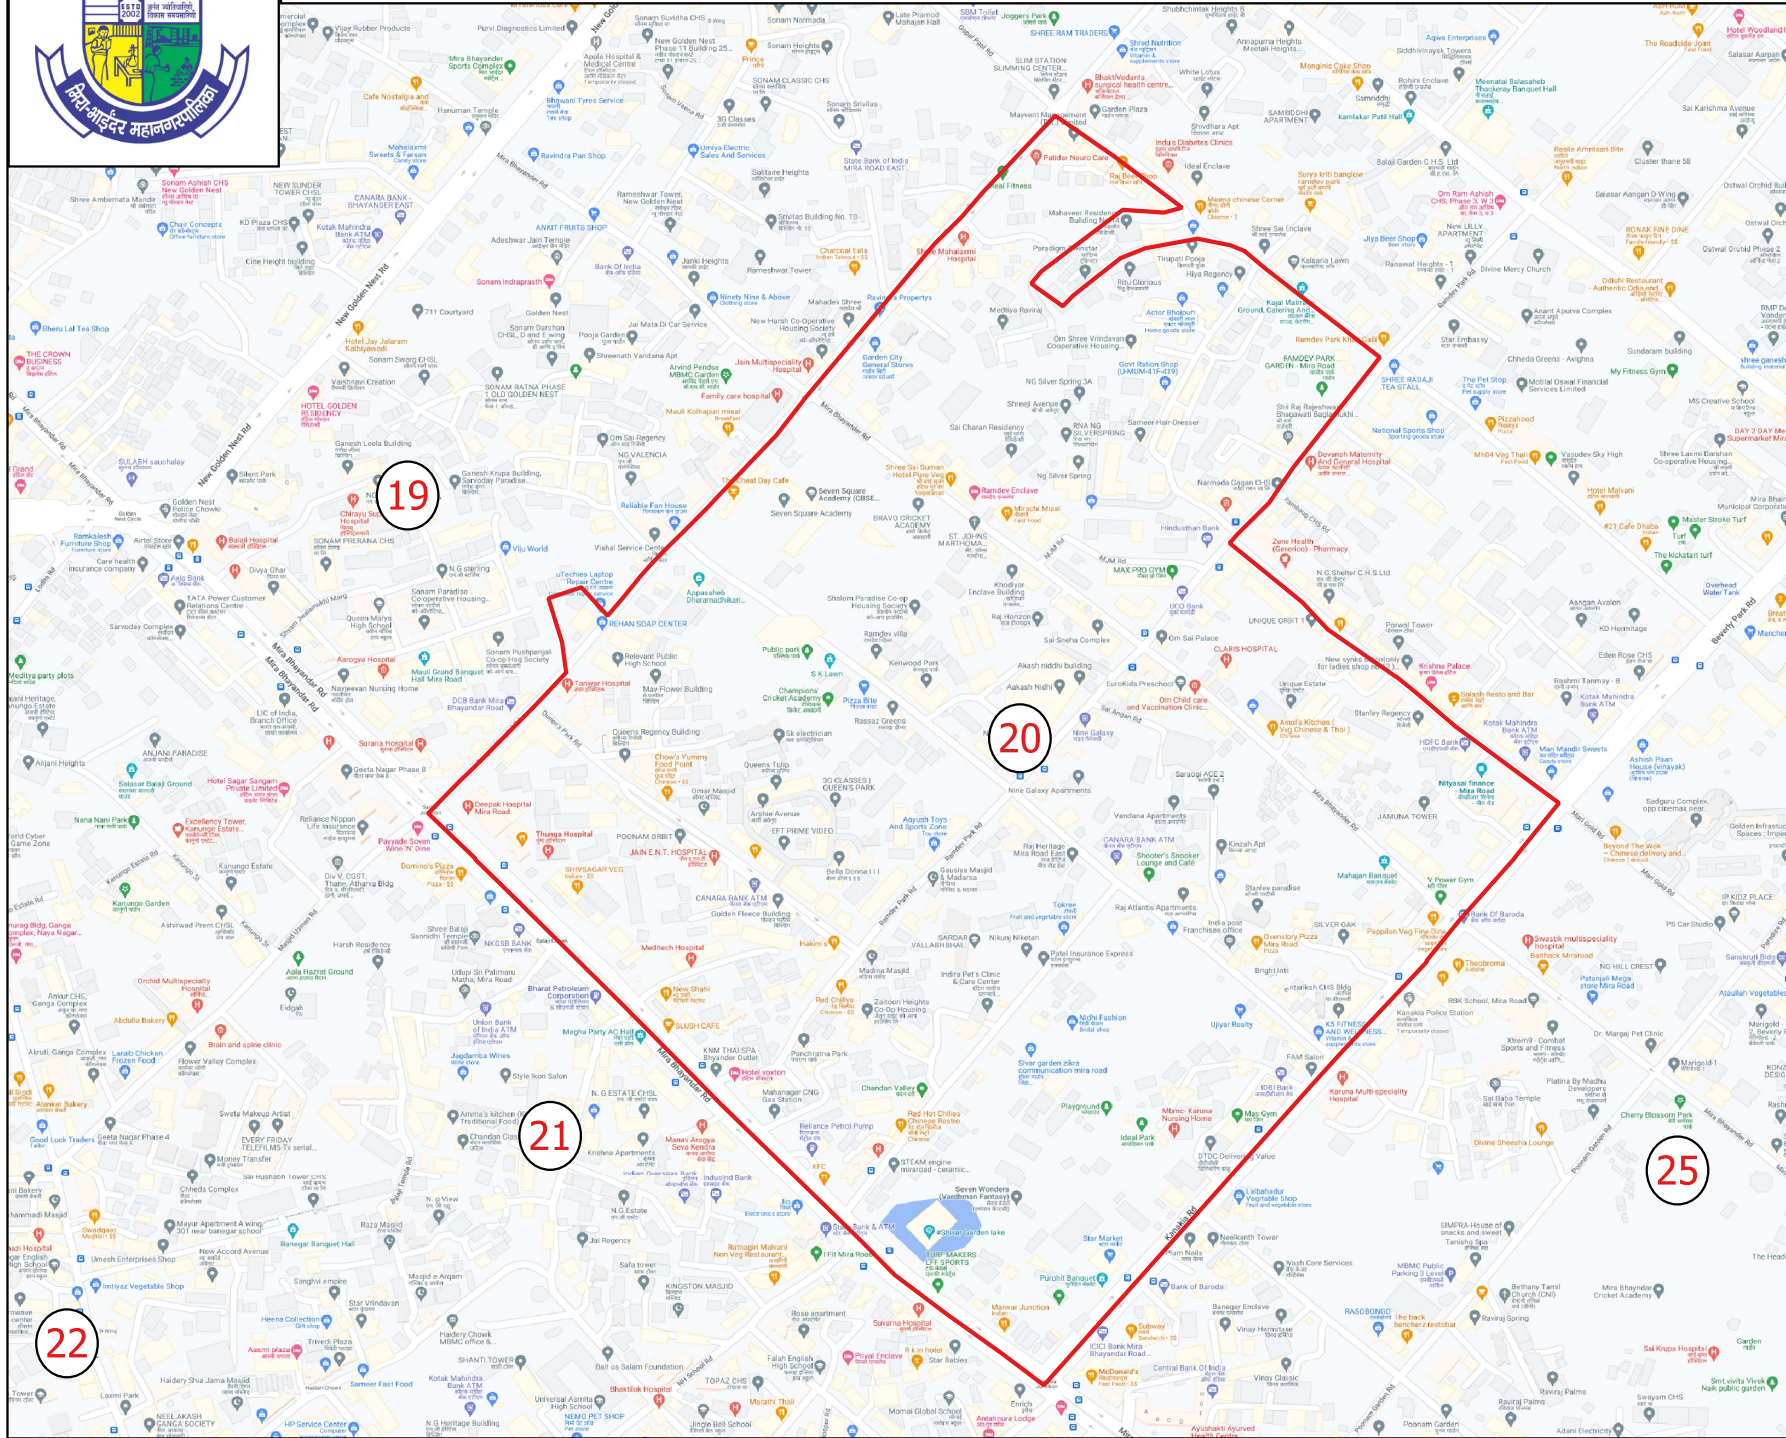

# Draft Ward Formation For General Election 2022 - Mira Bhaidar Municipal Corporation

STATE ELECTION COMMISSION  
MAHARASHTRA

## Ward : 20

### Ward Population

<b>Total Population</b>	24149
<b>SC Population</b>	991
<b>ST Population</b>	391

### Legend

- Ward2022
- MC\_Boundary
- Road
- National Highway
- Railway Line
- River

(Name)

(Signature)  
Deputy Municipal Commissioner