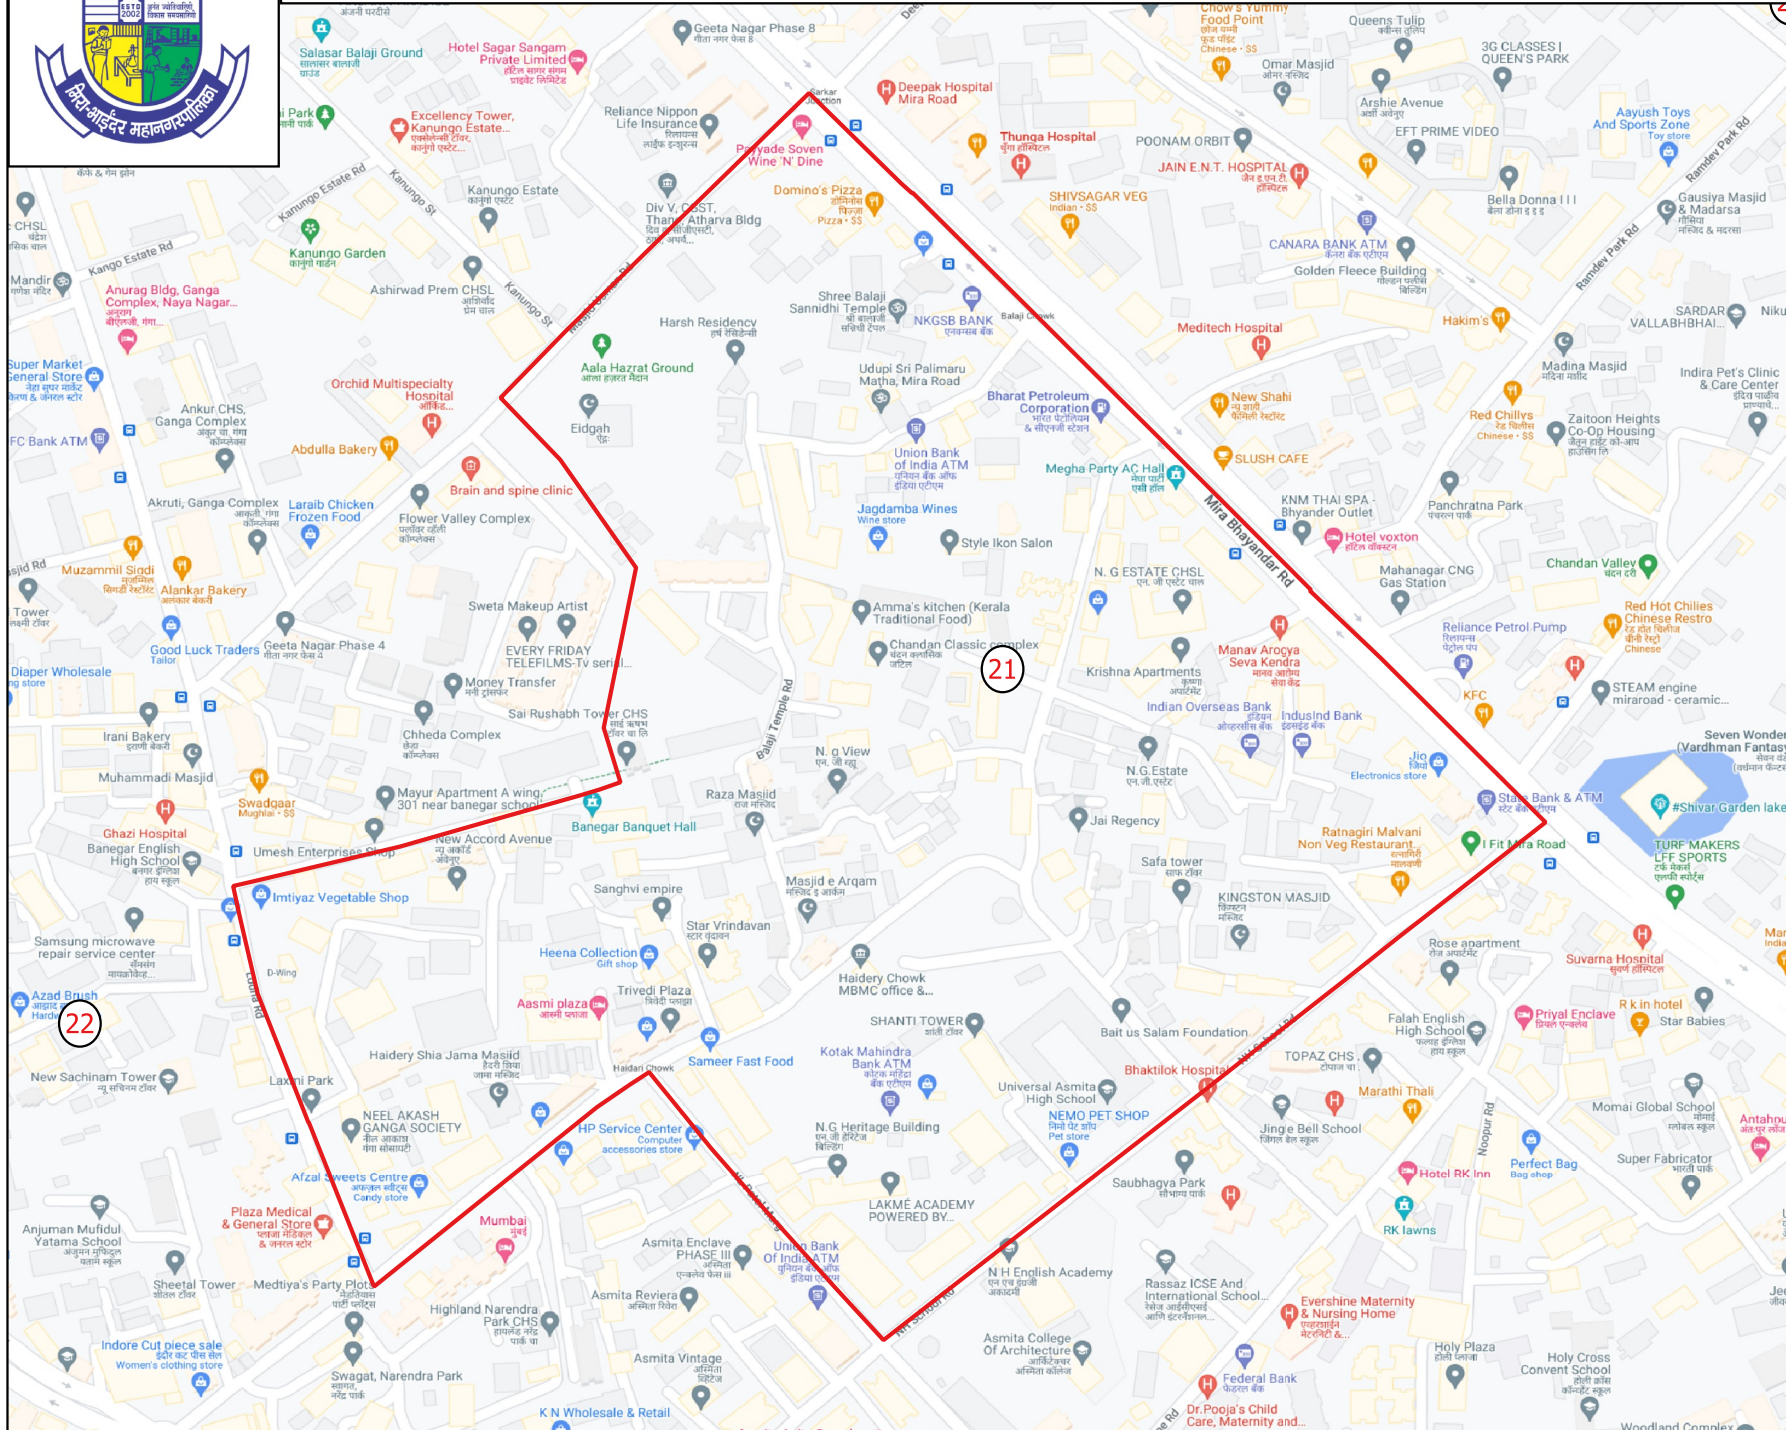

# Final Ward Formation For General Election 2022 - Mira Bhaidar Municipal Corporation

STATE ELECTION COMMISSION  
MAHARASHTRA

## Ward : 21

### Ward Population

<b>Total Population</b>	20962
<b>SC Population</b>	187
<b>ST Population</b>	482

### Legend

- Ward2022
- MC\_Boundary
- Road
- National Highway
- Railway Line
- River

(Name)

(Signature)  
Deputy Municipal Commissioner