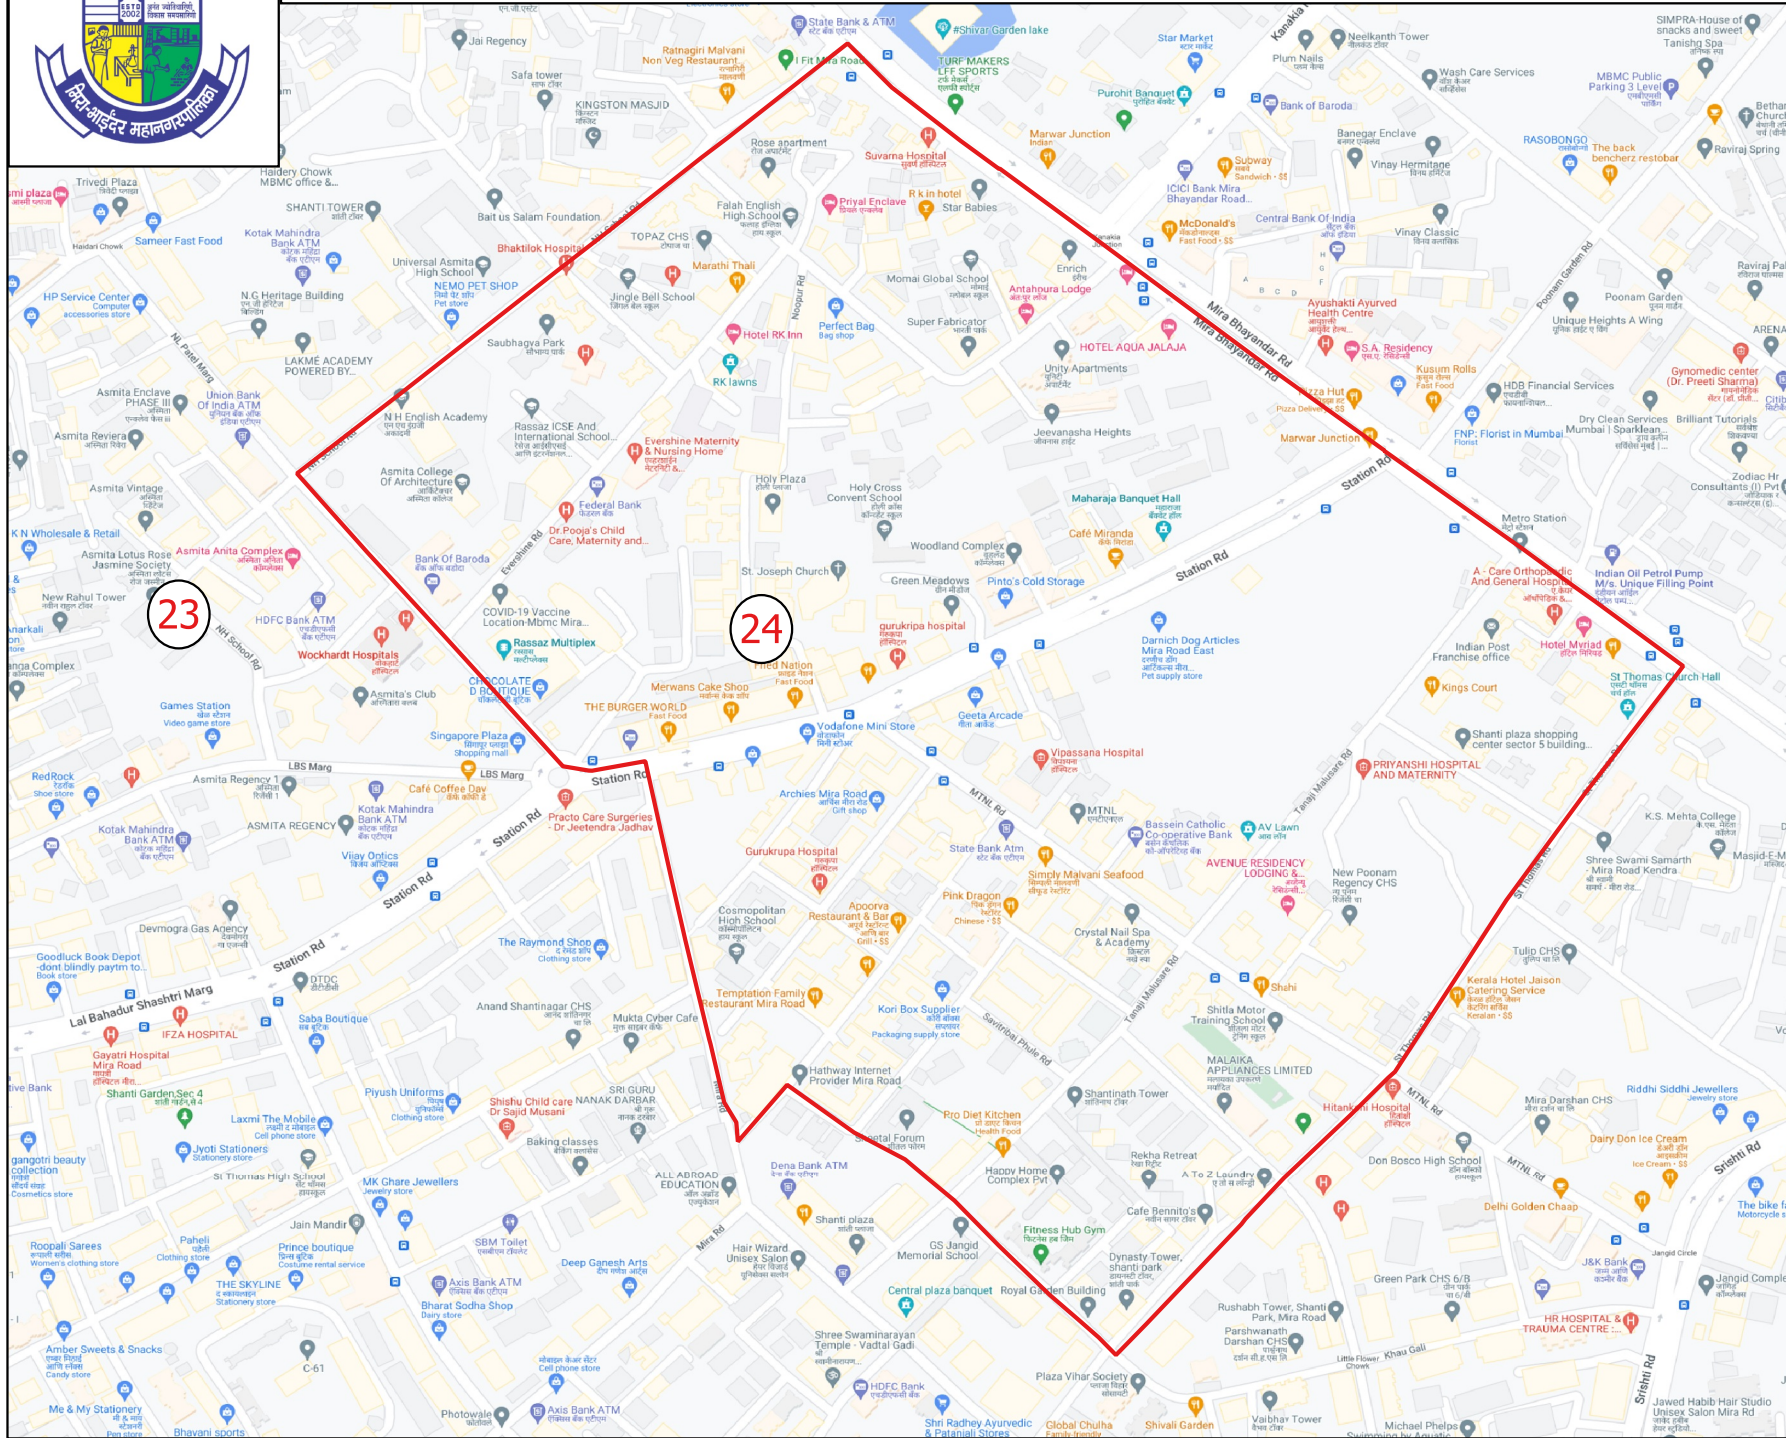

# Draft Ward Formation For General Election 2022 - Mira Bhaidar Municipal Corporation

STATE ELECTION COMMISSION  
MAHARASHTRA

## Ward : 24

### Ward Population

<b>Total Population</b>	22501
<b>SC Population</b>	465
<b>ST Population</b>	271

### Legend

- Ward2022
- MC\_Boundary
- Road
- National Highway
- Railway Line
- River

(Name)

(Signature)  
Deputy Municipal Commissioner