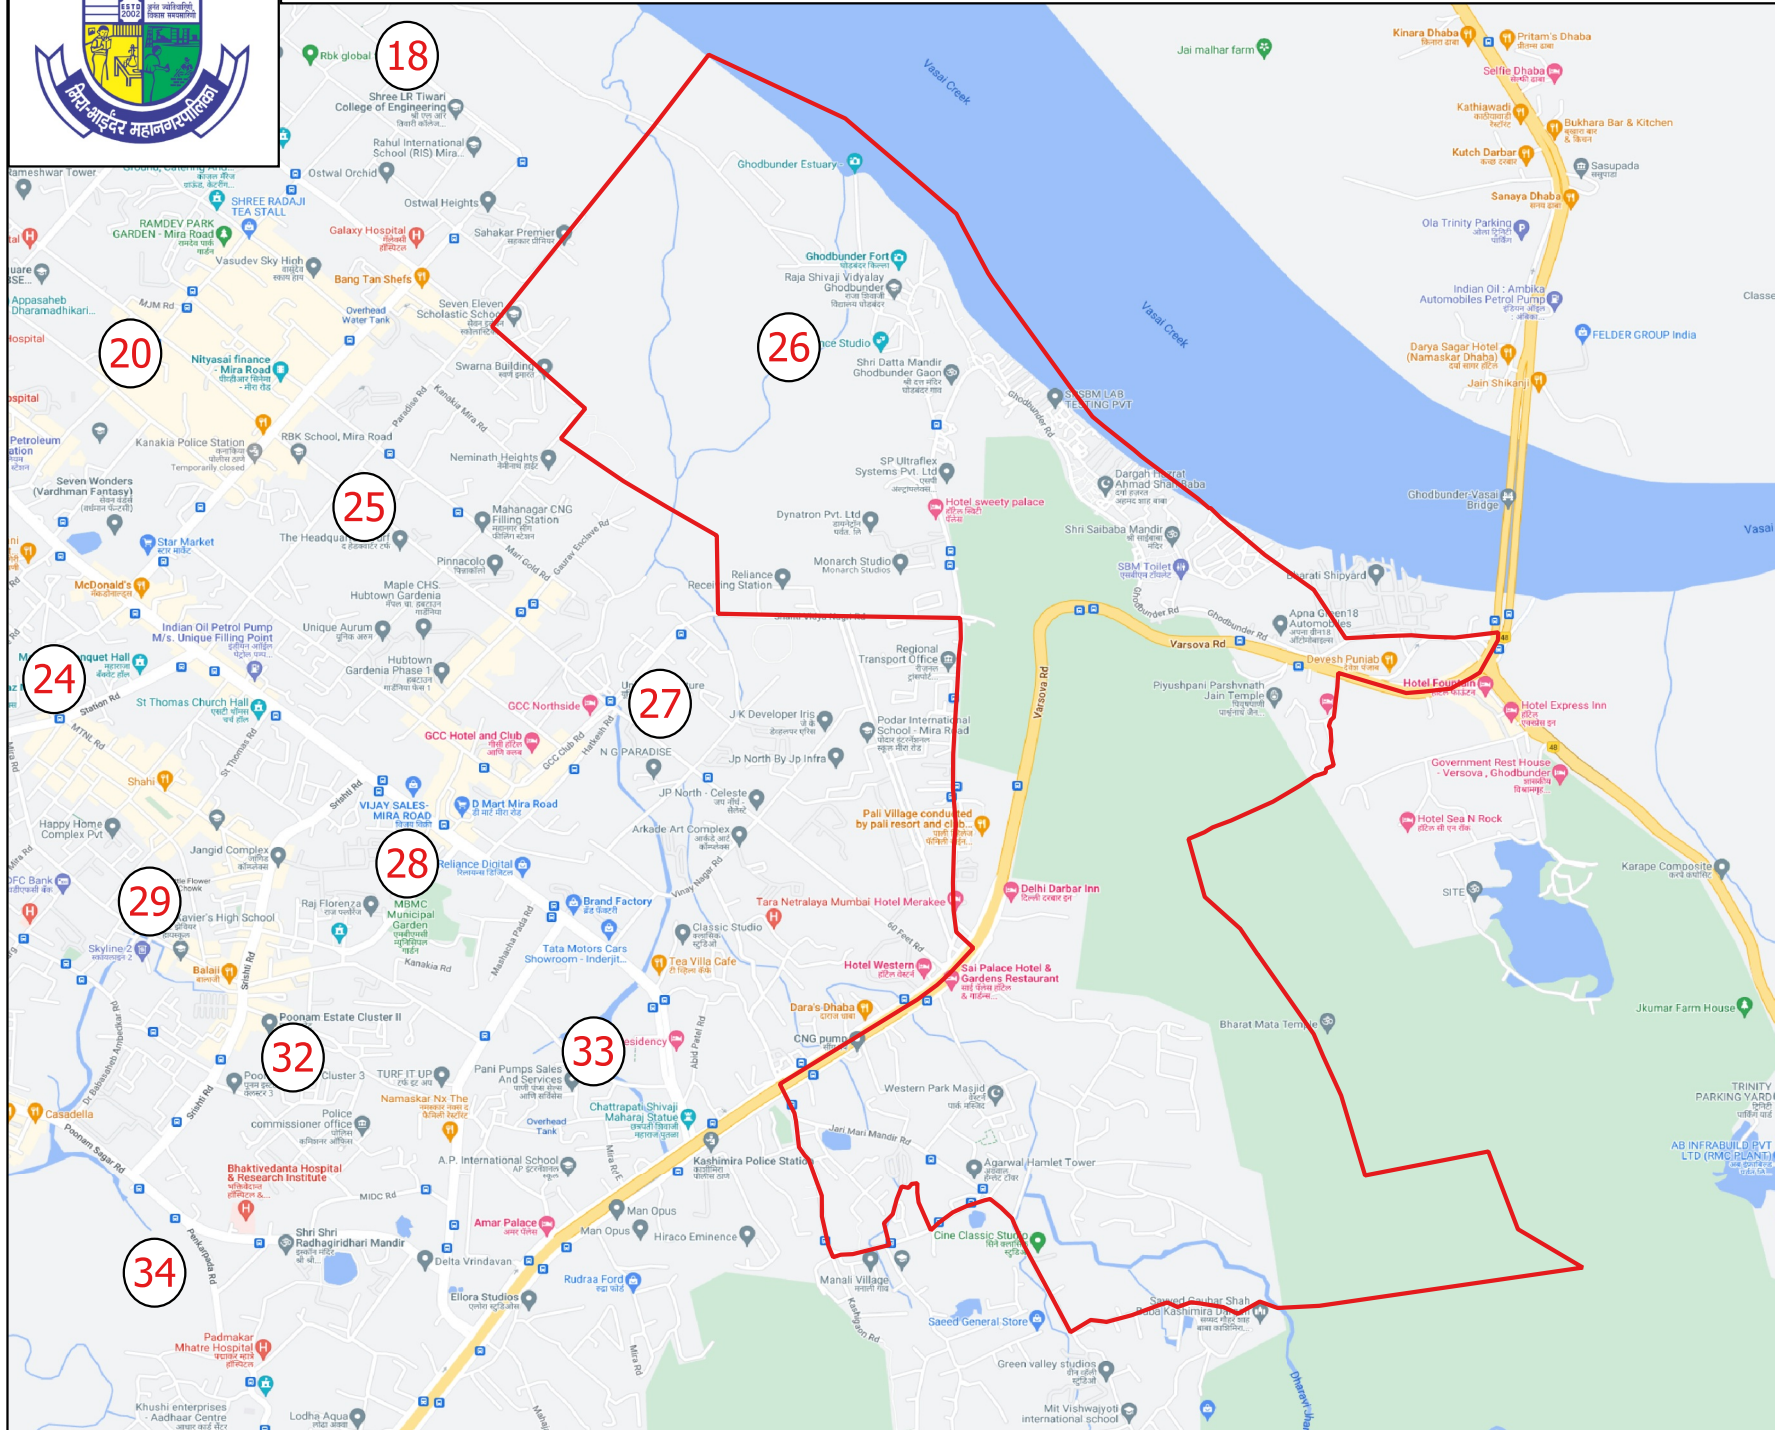

Draft Ward Formation For General Election 2022 - Mira Bhaindar Municipal Corporation

STATE ELECTION COMMISSION
MAHARASHTRA

Ward : 26

Ward Population

Total Population	20714
SC Population	2219
ST Population	1226

Legend

- Ward2022
- MC_Boundary
- Road
- National Highway
- Railway Line
- River

(Name)

(Signature)
Deputy Municipal Commissioner