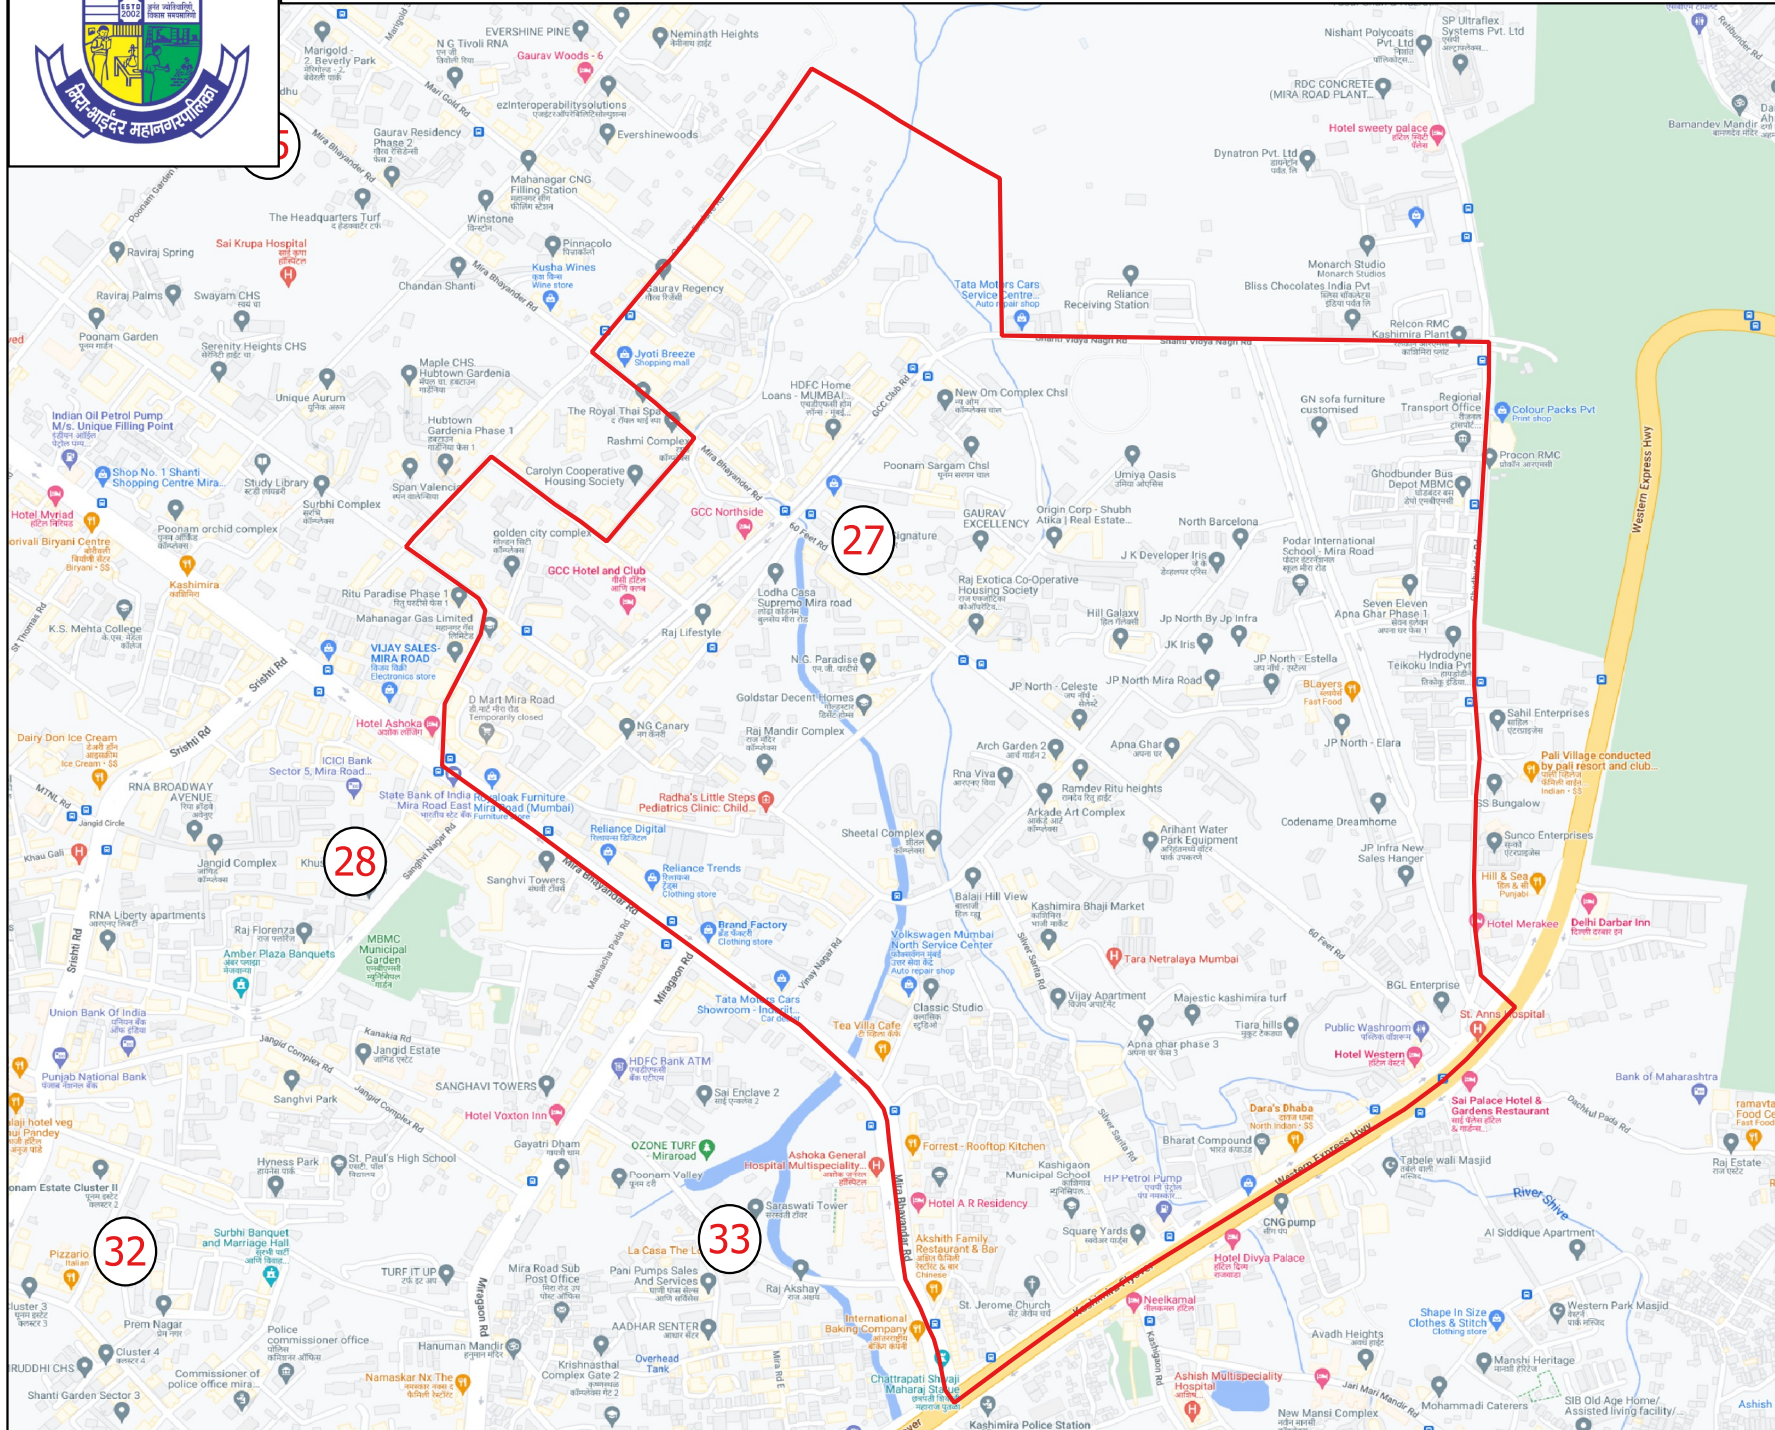

# Draft Ward Formation For General Election 2022 - Mira Bhaindar Municipal Corporation

STATE ELECTION COMMISSION  
MAHARASHTRA

## Ward : 27

### Ward Population

<b>Total Population</b>	22896
<b>SC Population</b>	658
<b>ST Population</b>	319

### Legend

- Ward2022
- MC\_Boundary
- Road
- National Highway
- Railway Line
- River

(Name)

(Signature)  
Deputy Municipal Commissioner