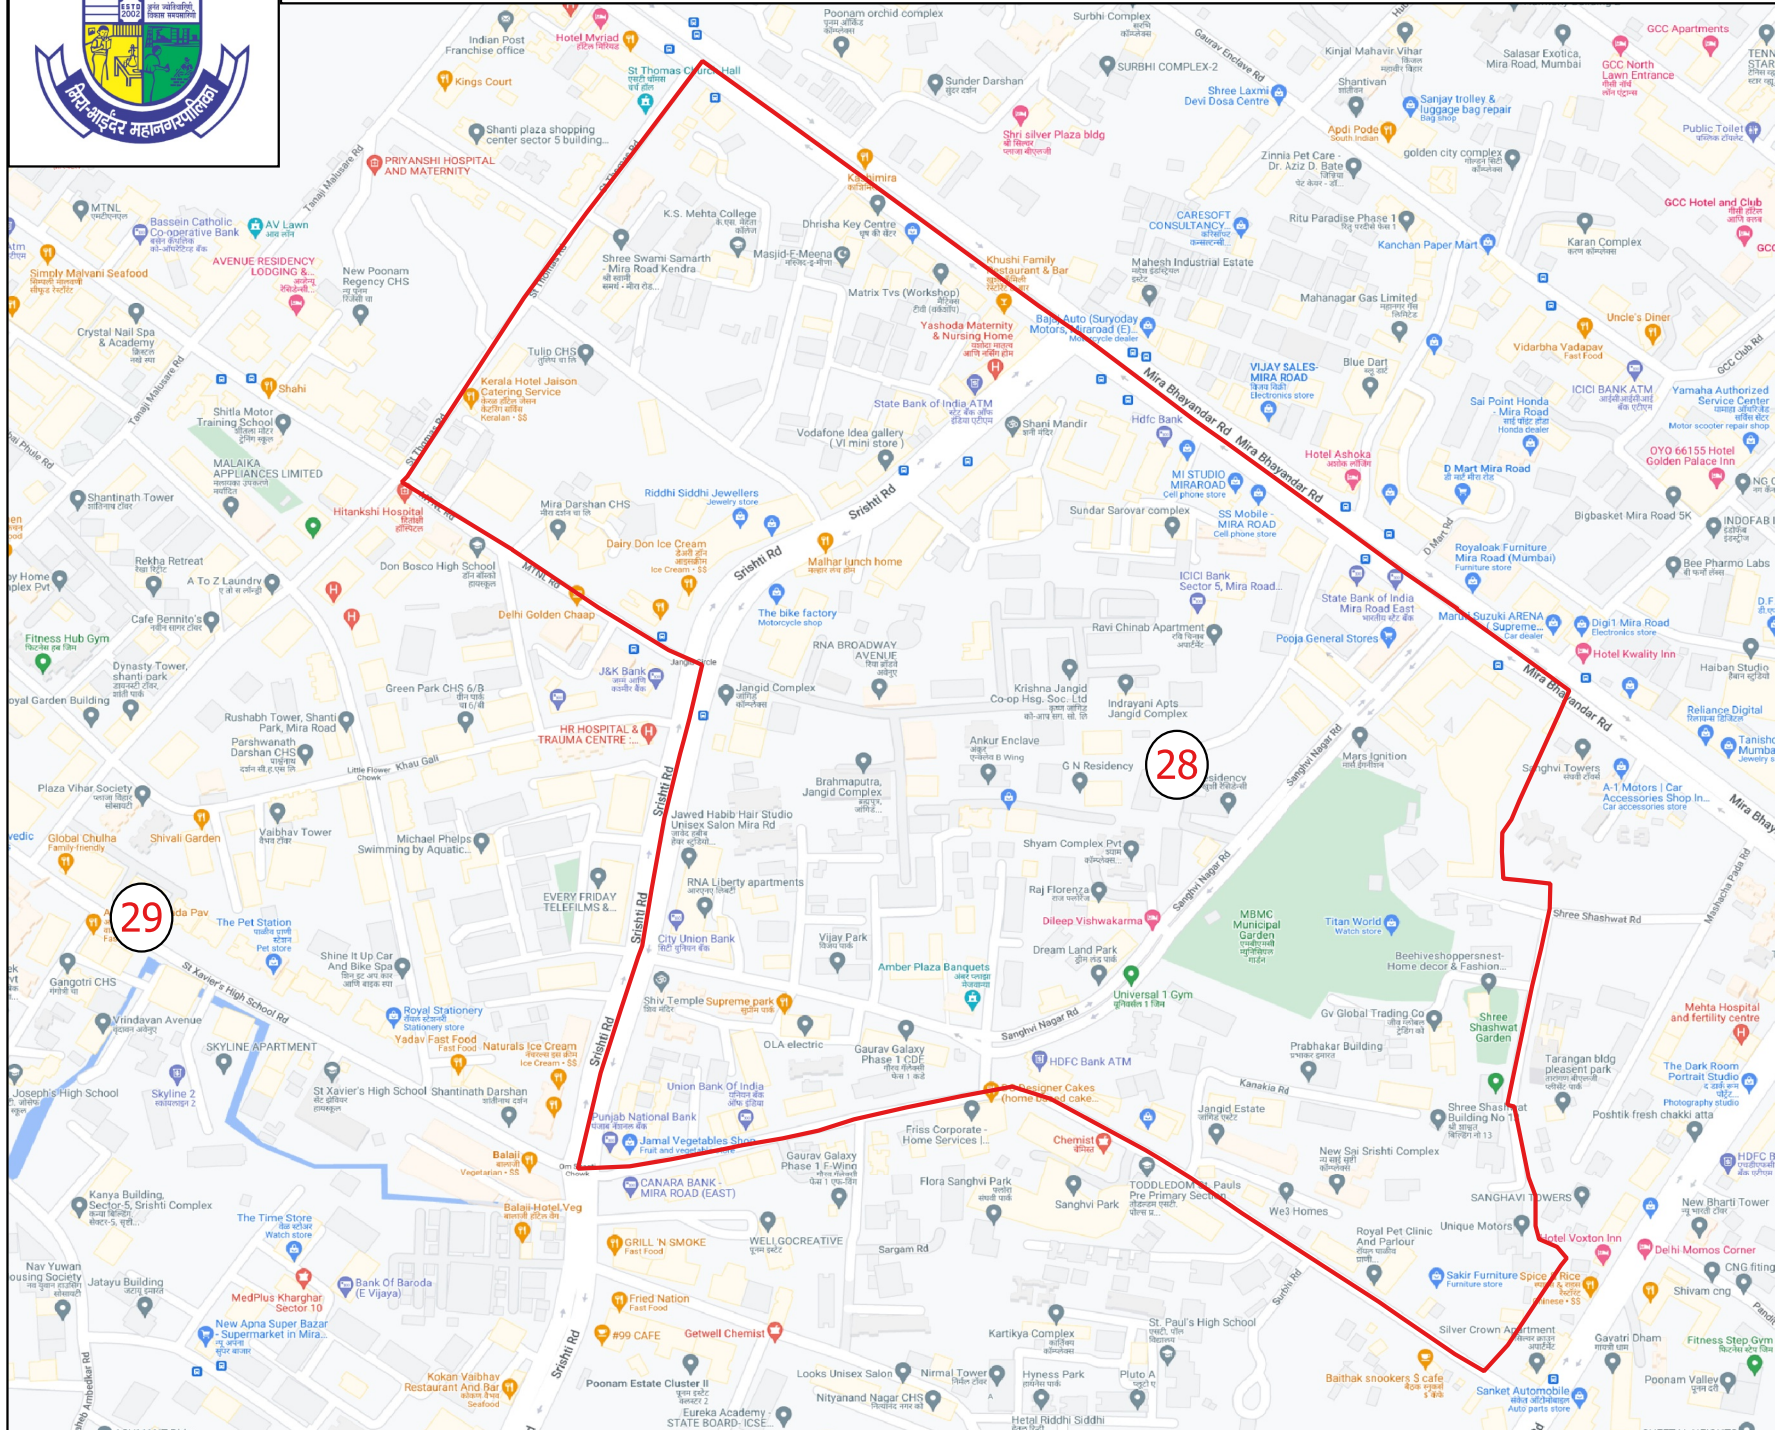

Draft Ward Formation For General Election 2022 - Mira Bhaindar Municipal Corporation

STATE ELECTION COMMISSION
MAHARASHTRA

Ward : 28

Ward Population

Total Population	22545
SC Population	629
ST Population	190

Legend

- Ward2022
- MC_Boundary
- Road
- National Highway
- Railway Line
- River

(Name)

(Signature)
Deputy Municipal Commissioner