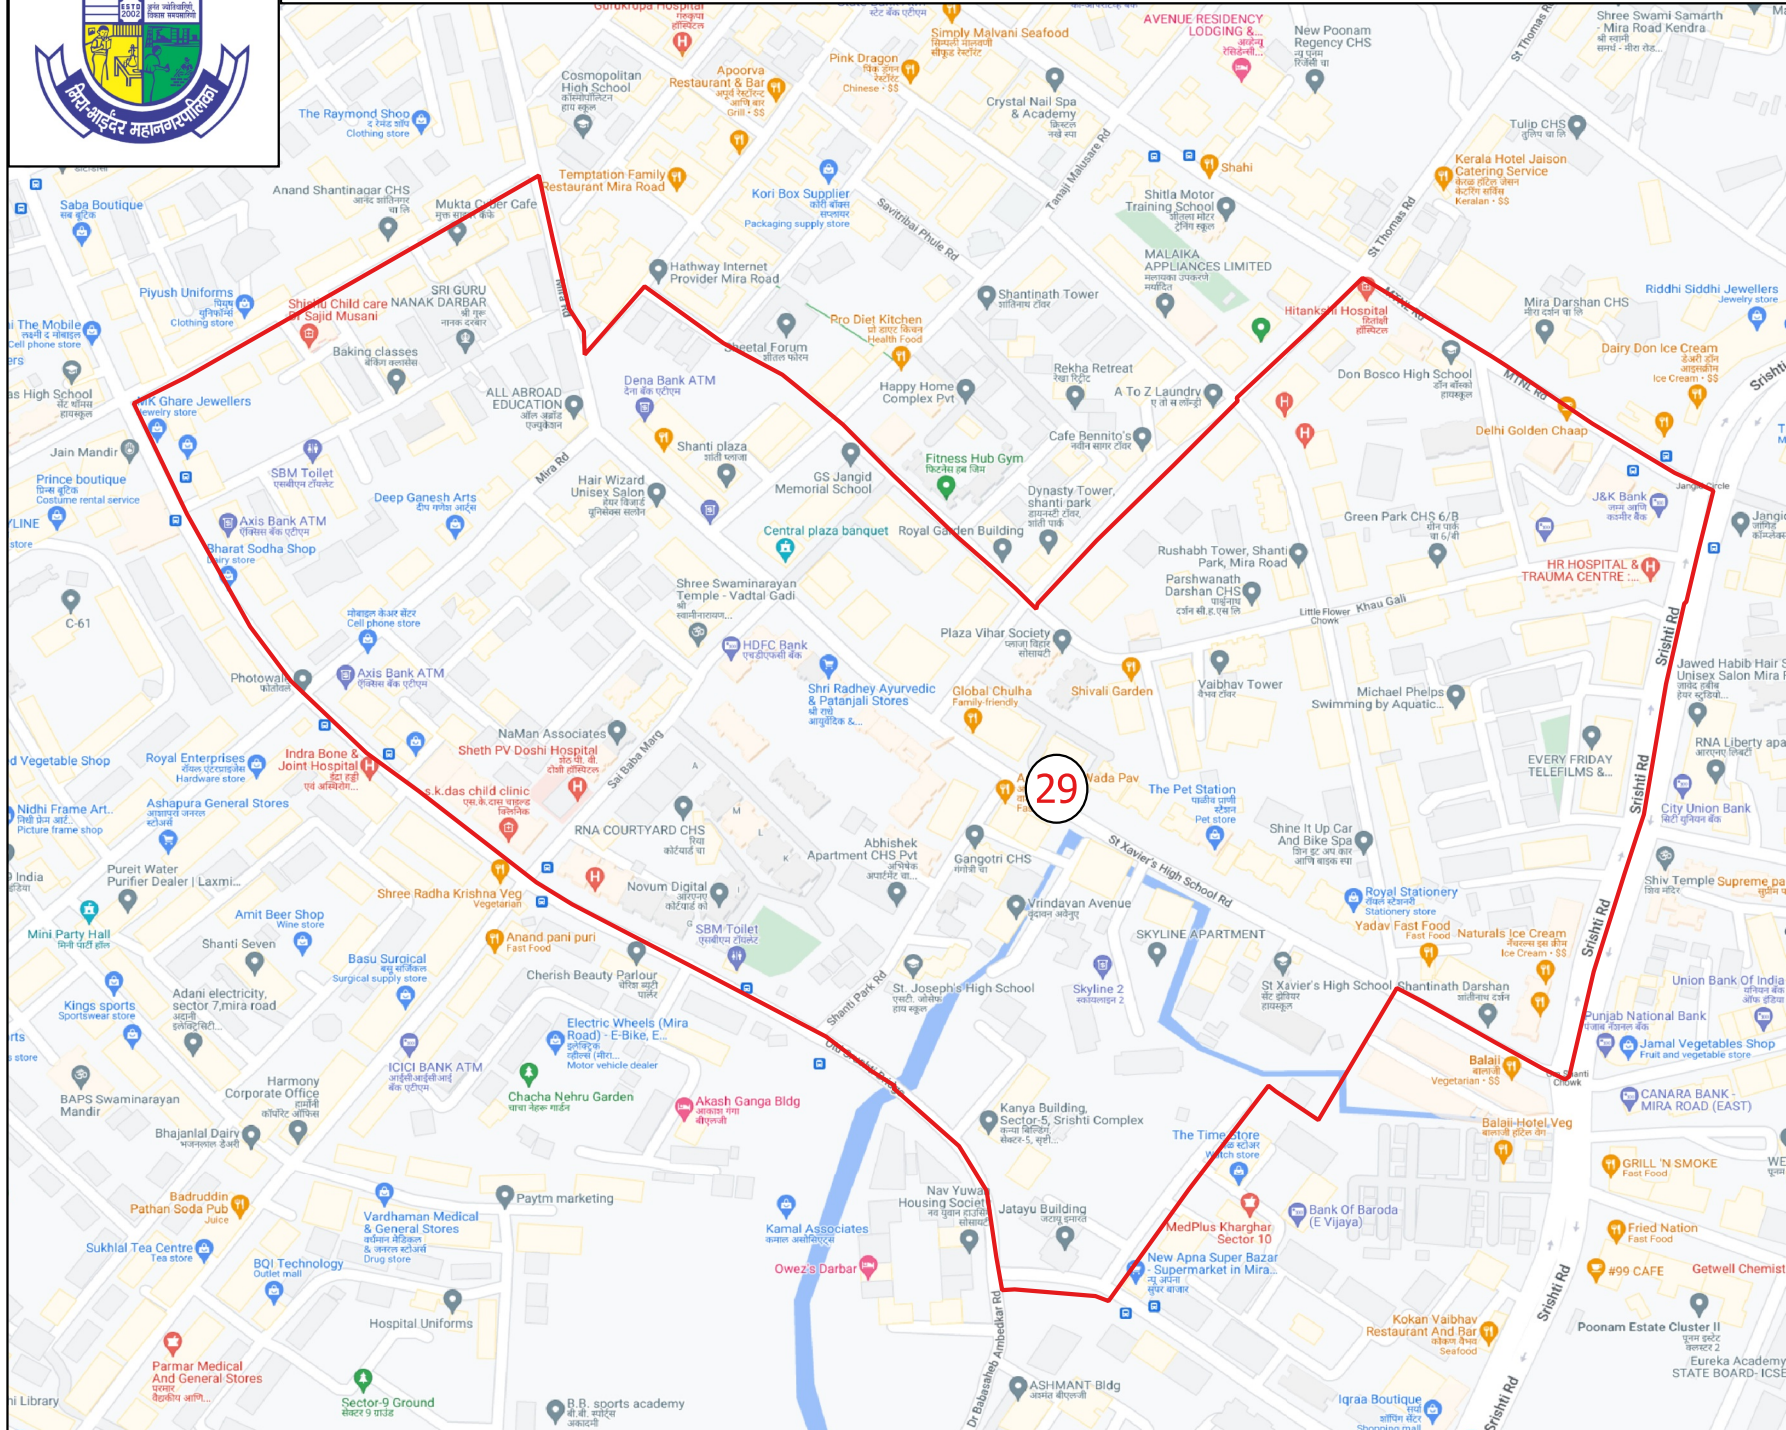

Draft Ward Formation For General Election 2022 - Mira Bhaindar Municipal Corporation

STATE ELECTION COMMISSION
MAHARASHTRA

Ward : 29

Ward Population

Total Population	22461
SC Population	474
ST Population	1138

Legend

- Ward2022
- MC_Boundary
- Road
- National Highway
- Railway Line
- River

(Name)

(Signature)
Deputy Municipal Commissioner