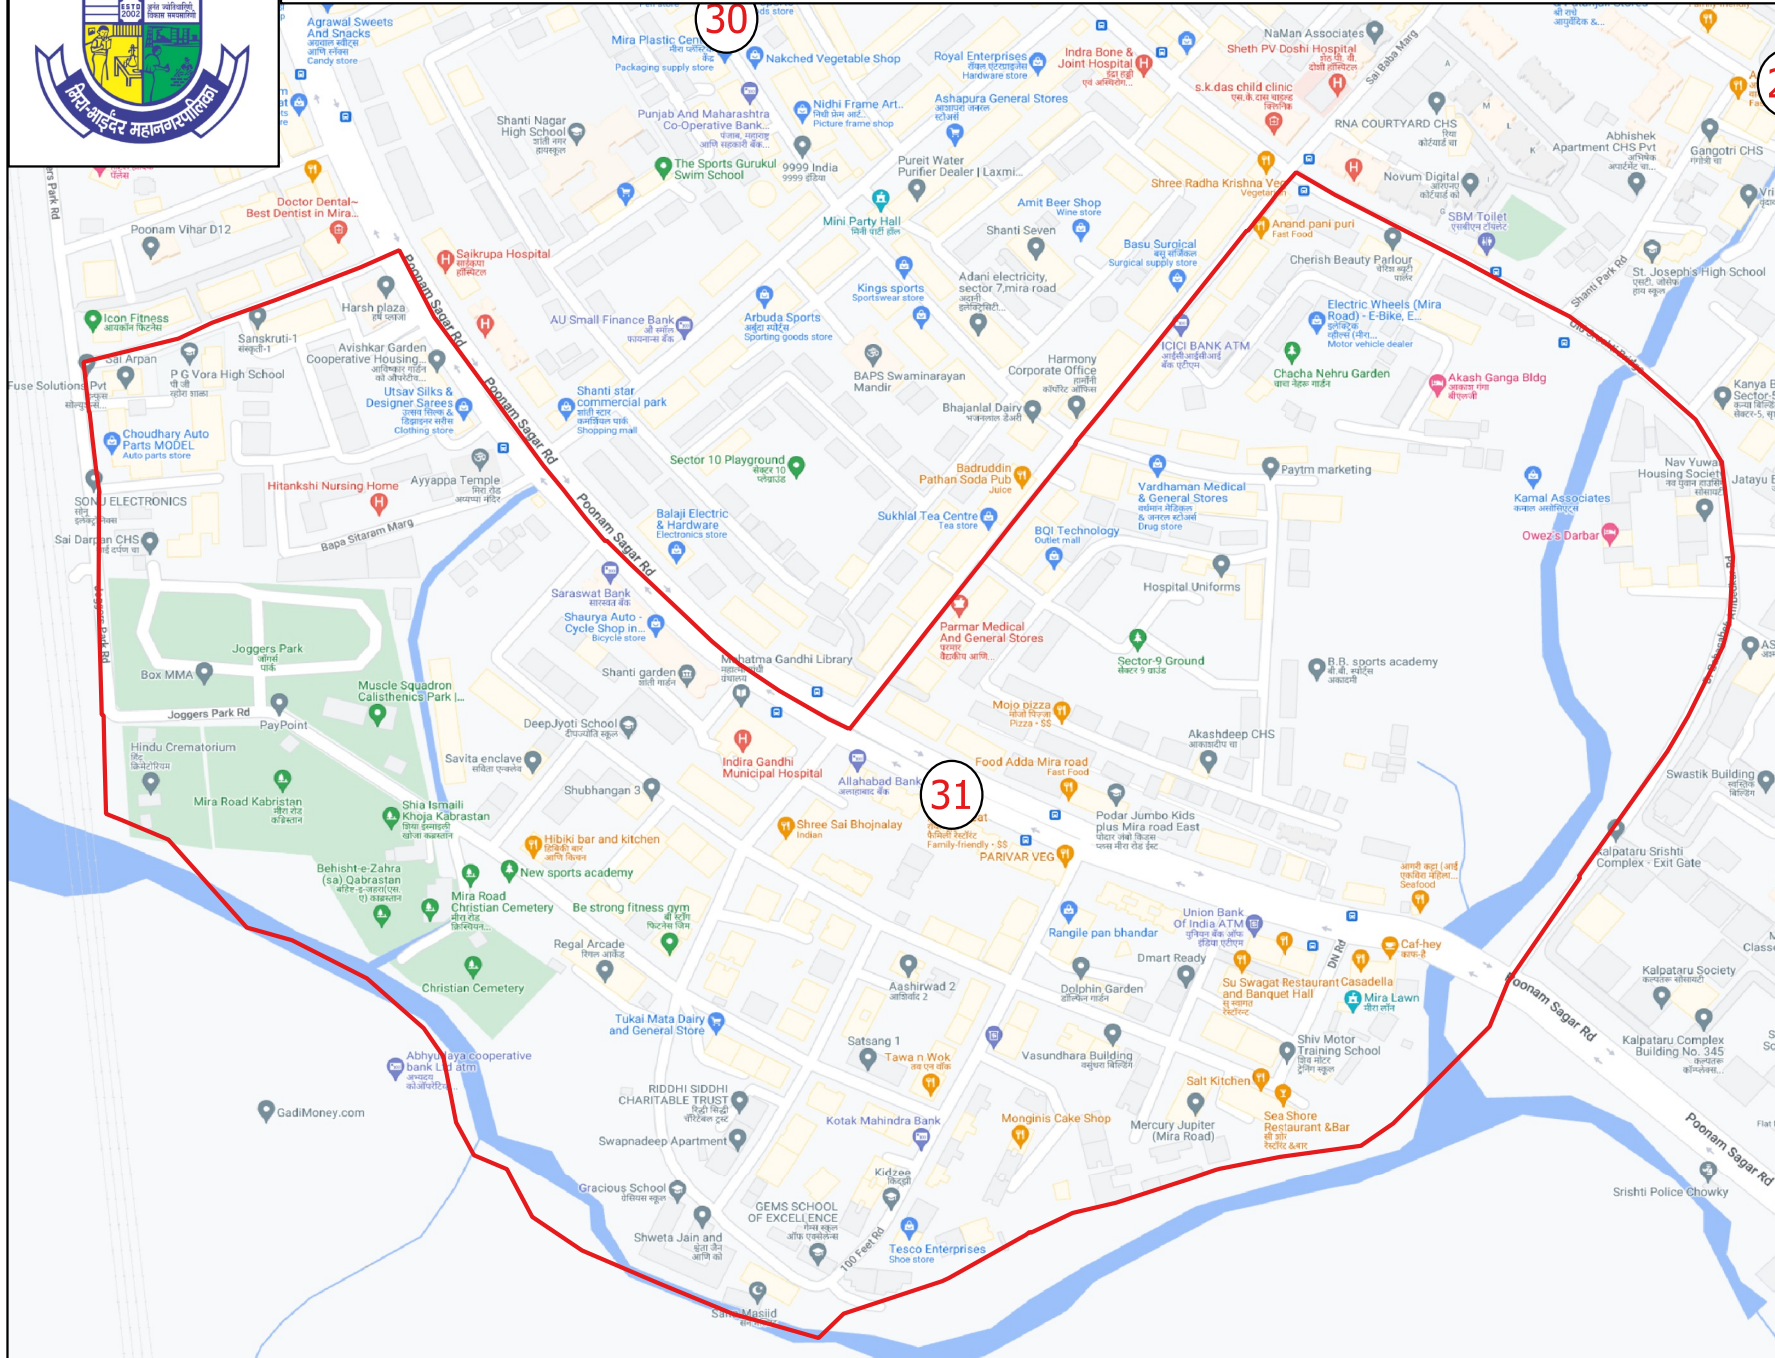

Draft Ward Formation For General Election 2022 - Mira Bhaindar Municipal Corporation

STATE ELECTION COMMISSION
MAHARASHTRA

Ward : 31

Ward Population

Total Population	24839
SC Population	297
ST Population	118

Legend

- Ward2022
- MC_Boundary
- Road
- National Highway
- Railway Line
- River

(Name)

(Signature)
Deputy Municipal Commissioner