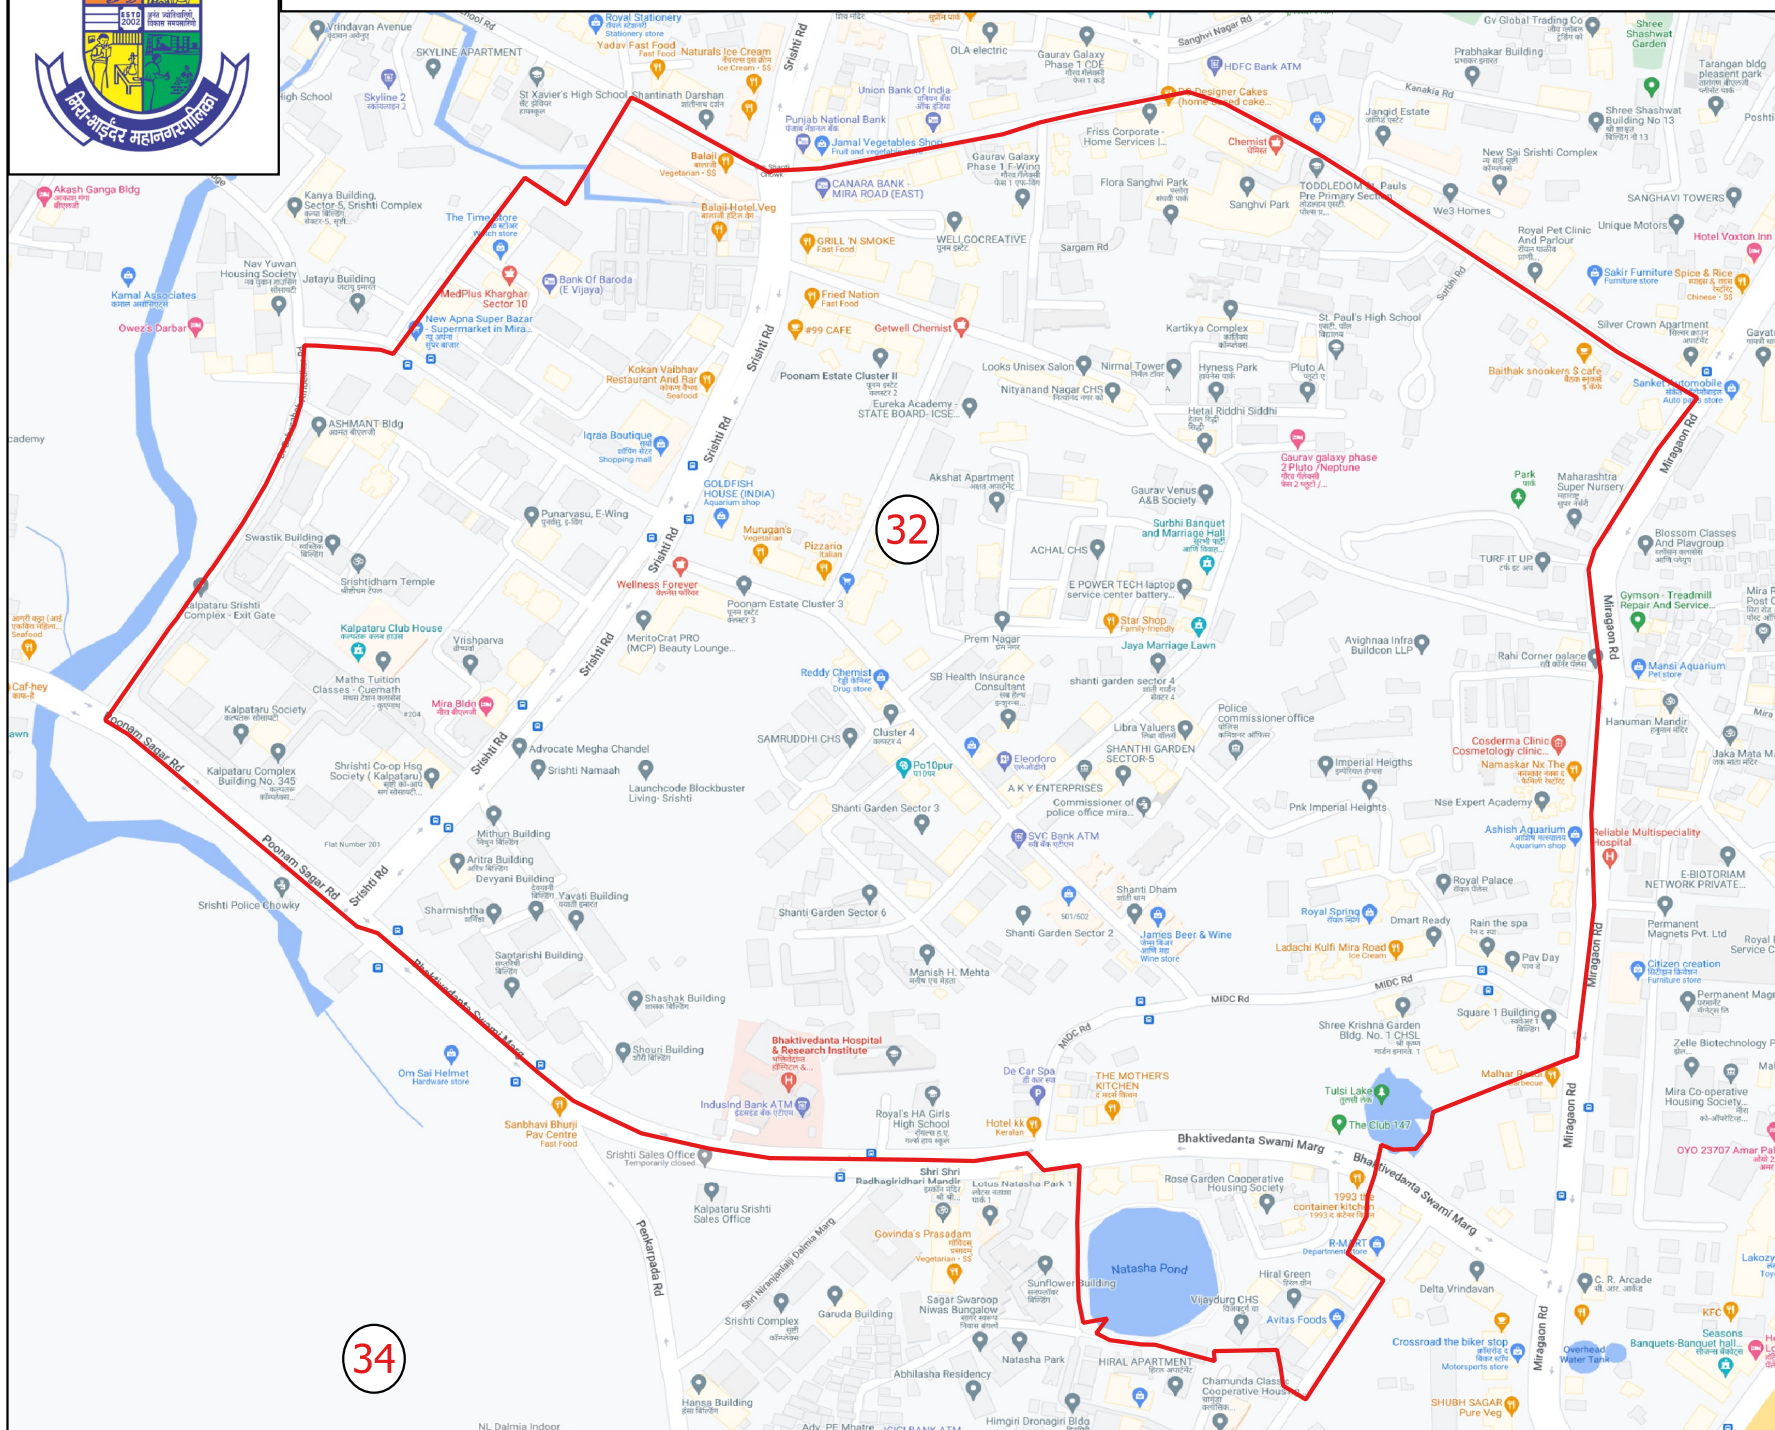

Draft Ward Formation For General Election 2022 - Mira Bhaindar Municipal Corporation

STATE ELECTION COMMISSION
MAHARASHTRA

Ward : 32

Ward Population

Total Population	22302
SC Population	470
ST Population	158

Legend

- Ward2022
- MC_Boundary
- Road
- National Highway
- Railway Line
- River

(Name)

(Signature)
Deputy Municipal Commissioner