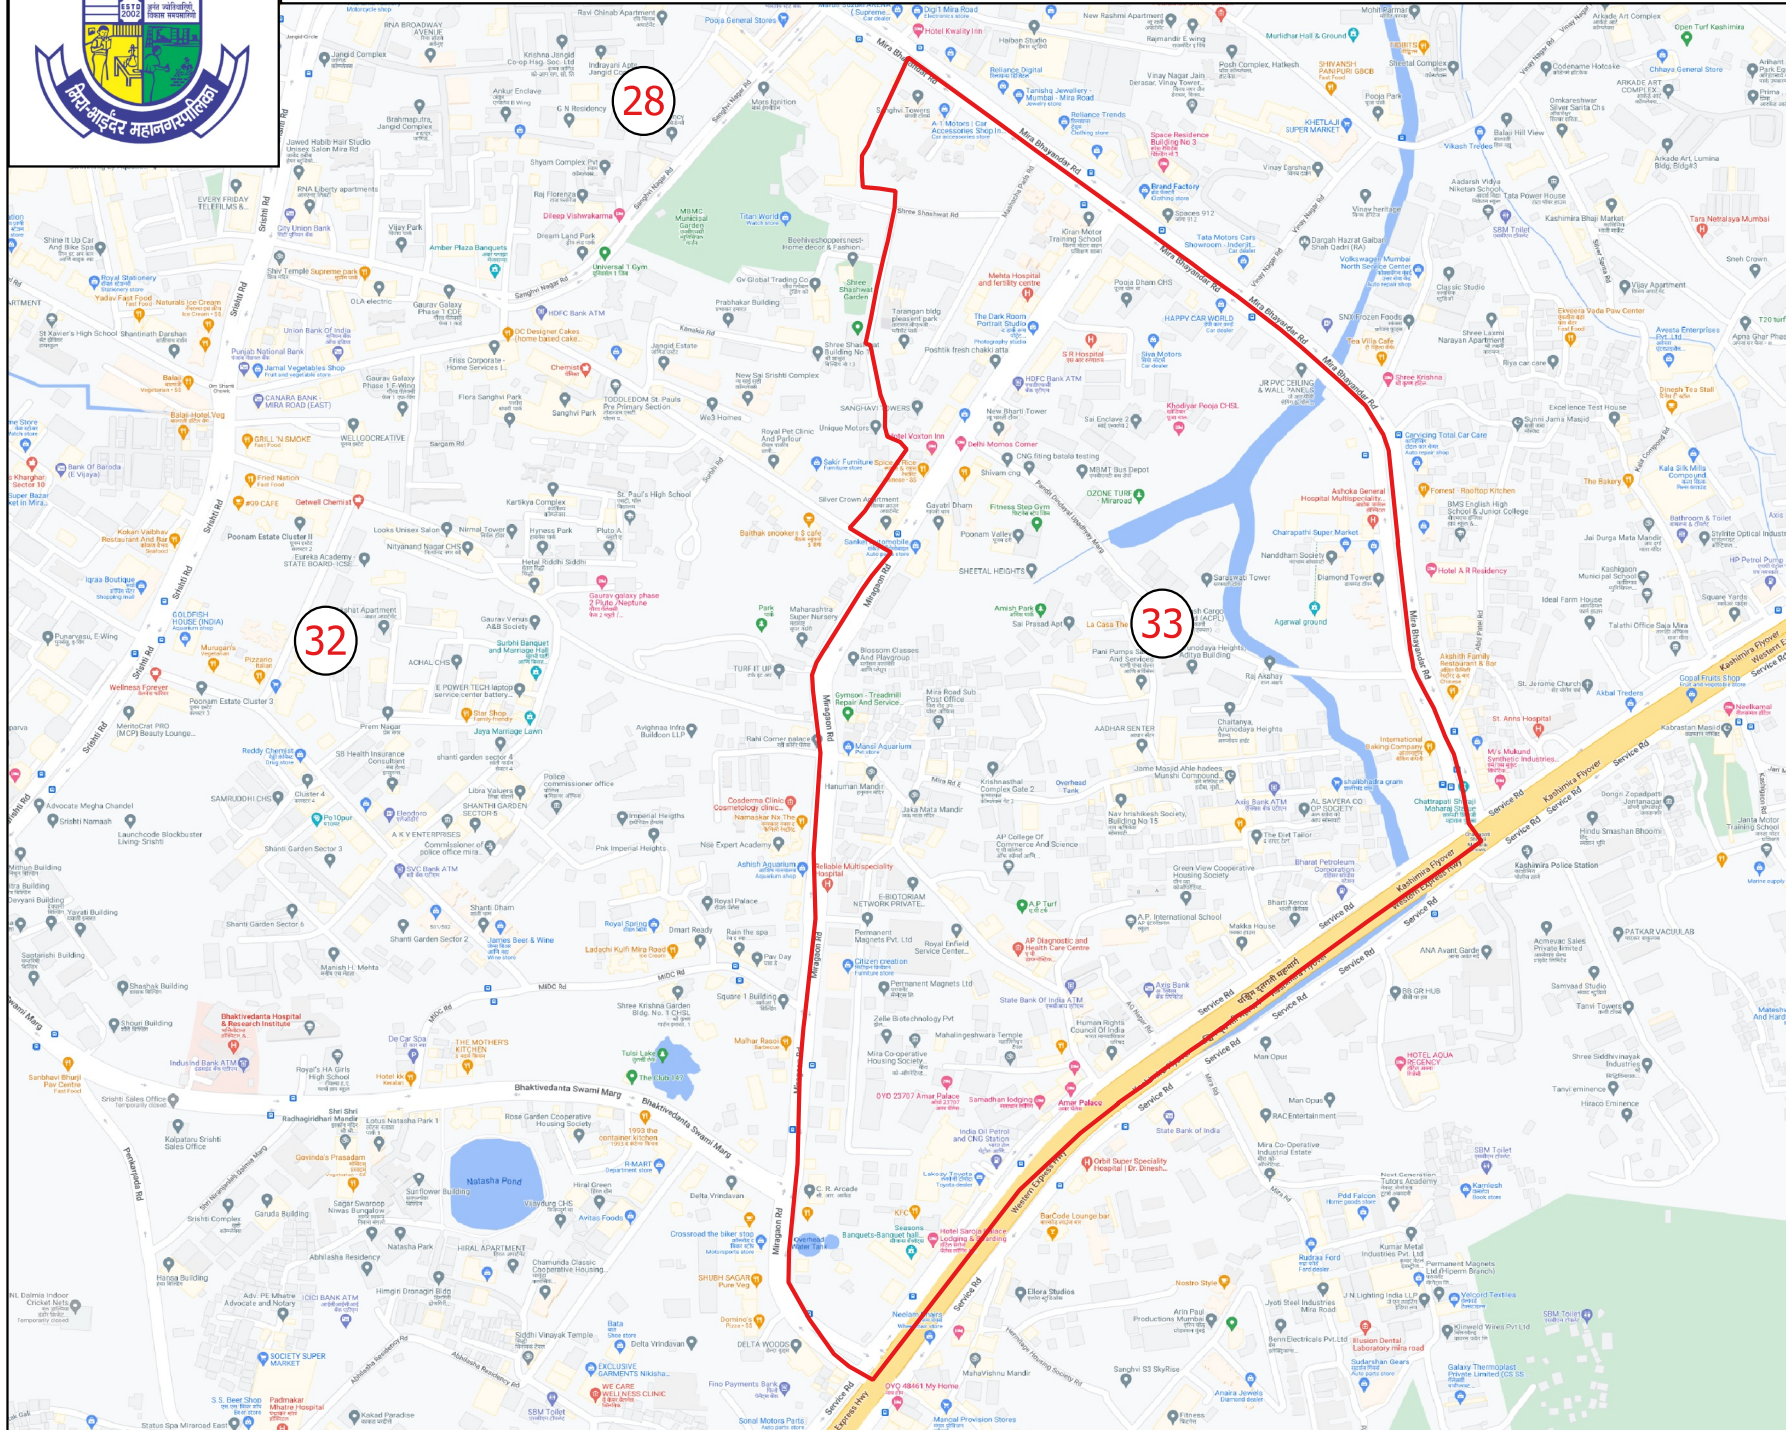

Draft Ward Formation For General Election 2022 - Mira Bhaindar Municipal Corporation

STATE ELECTION COMMISSION
MAHARASHTRA

Ward : 33

Ward Population

Total Population	22884
SC Population	970
ST Population	257

Legend

- Ward2022
- MC_Boundary
- Road
- National Highway
- Railway Line
- River

(Name)

(Signature)
Deputy Municipal Commissioner