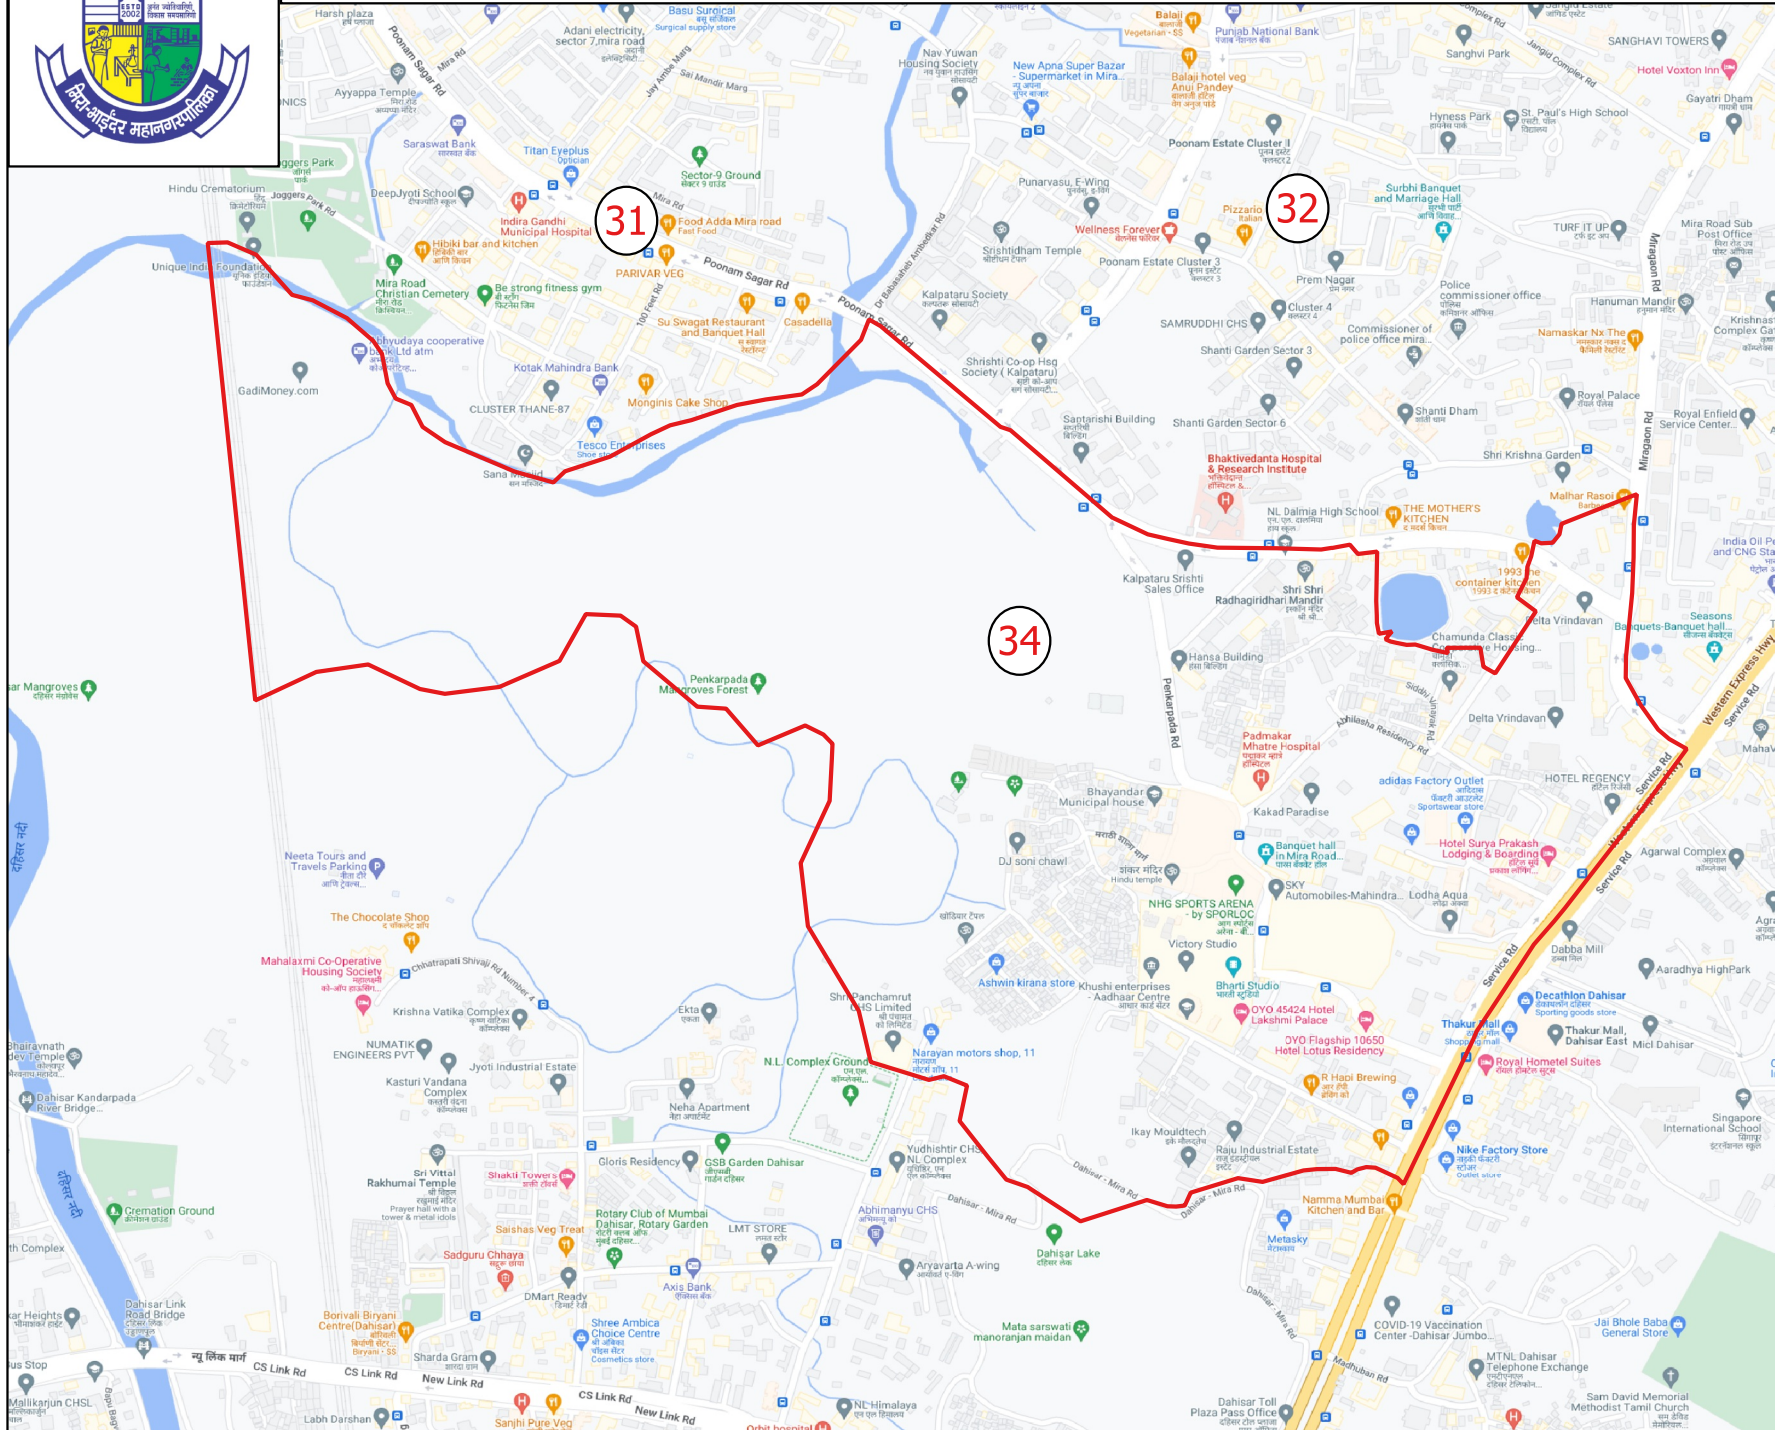

Draft Ward Formation For General Election 2022 - Mira Bhandar Municipal Corporation

STATE ELECTION COMMISSION
MAHARASHTRA

Ward : 34

Ward Population

Total Population	22260
SC Population	1294
ST Population	422

Legend

- Ward2022
- MC_Boundary
- Road
- National Highway
- Railway Line
- River

(Name)

(Signature)
Deputy Municipal Commissioner